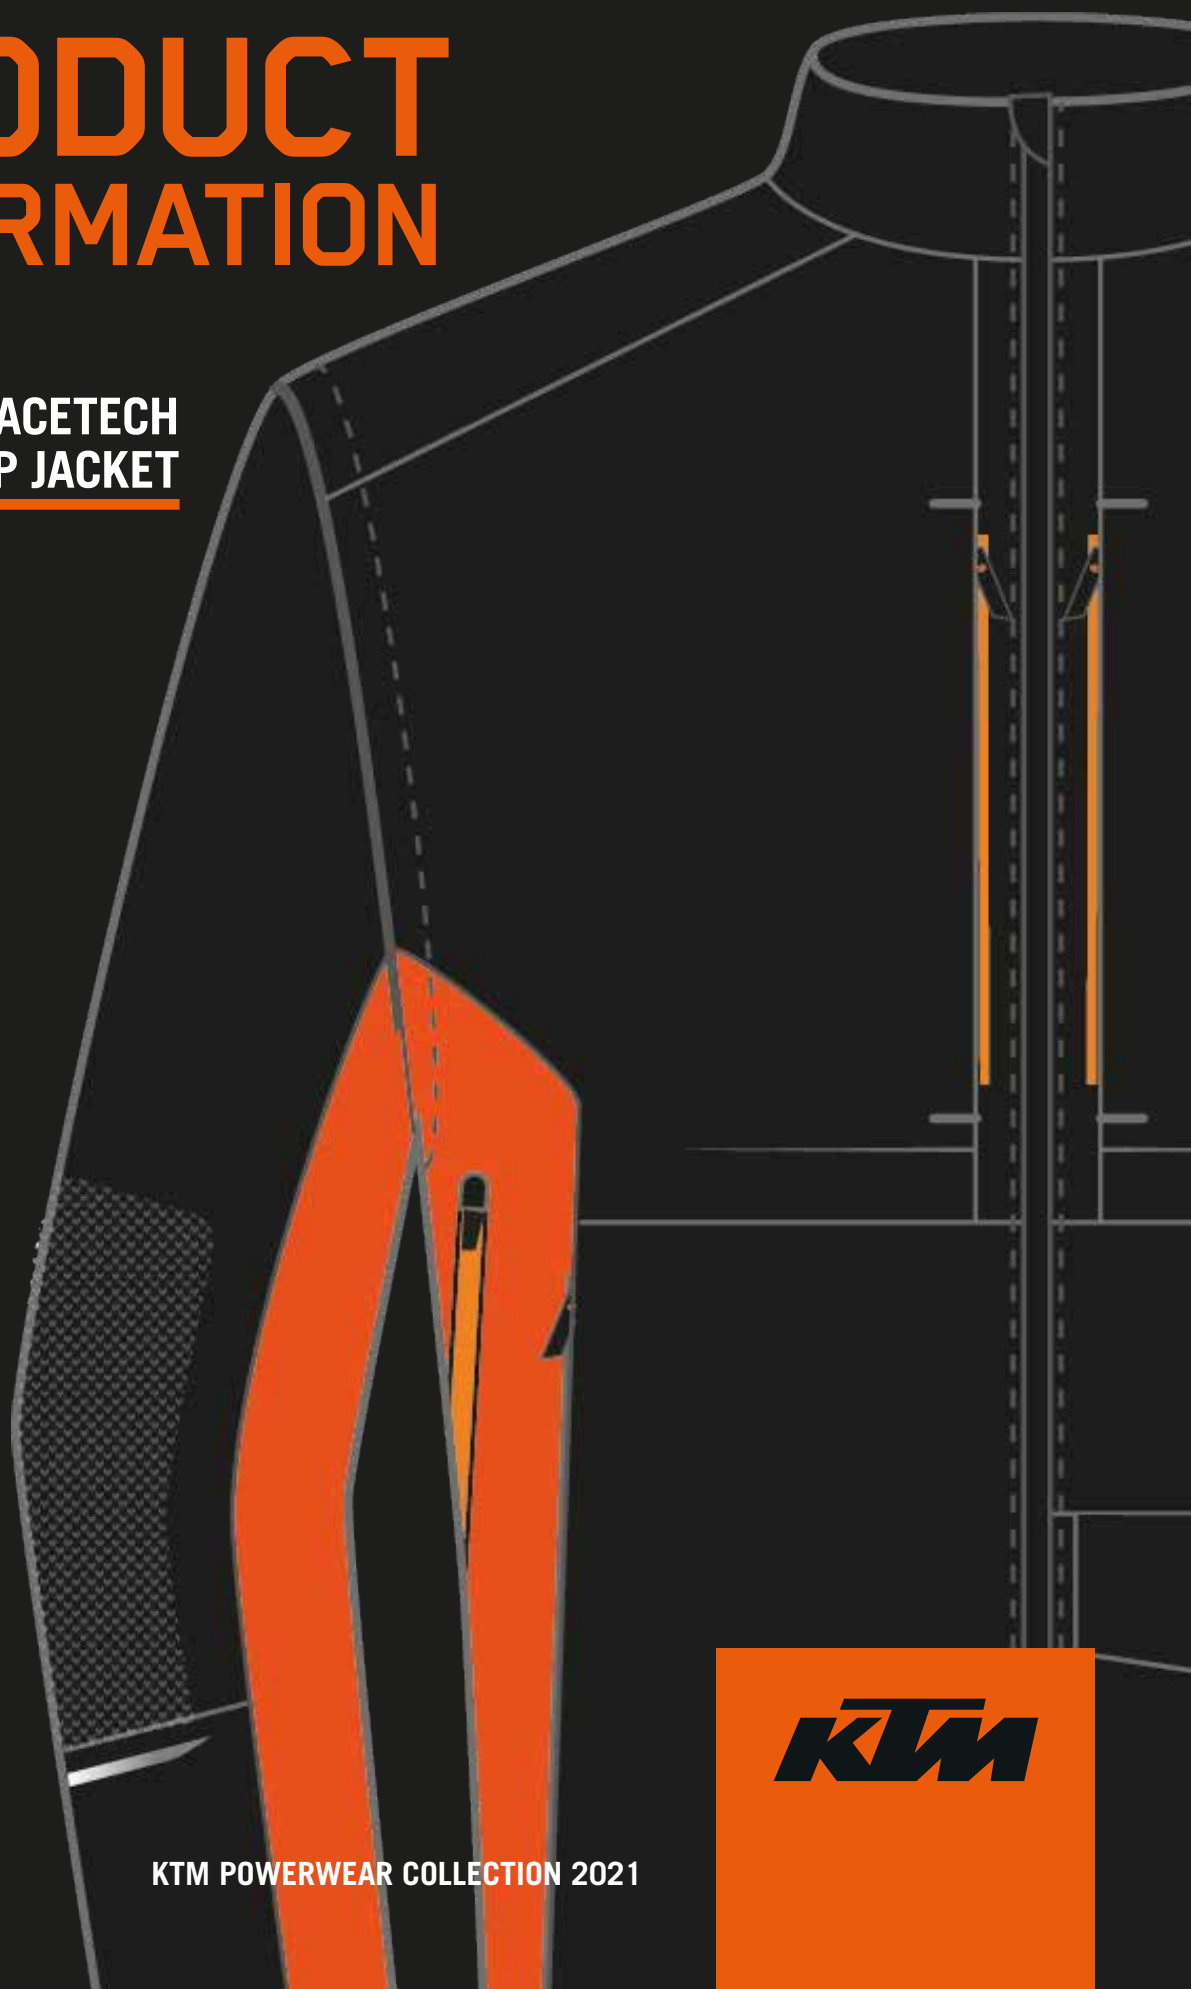

PRODUCT INFORMATION

KTM RACETECH WP JACKET

KTM

KTM POWERWEAR COLLECTION 2021

KTM RACETECH WP JACKET

No ride should be cut short when the weather turns bad, which is exactly why the KTM RACETECH WP JACKET can be relied on to keep the enjoyment going, and the rain out. Robust fabrics, intelligent design and lightweight construction combine to create a waterproof and non-restrictive outer barrier that ensures riders are fully prepared for the worst of the weather.

FRONT

BACK

FEATURES

WATERPROOF: 10,000 mm water column
Ride in heavy rain

TAPED SEAMS:
Prevents the water from getting through the seams

BREATHABLE: 5,000g/m²/24h
Moisture can escape to the outside

WATERPROOF POCKETS:
Prevents the water from getting through