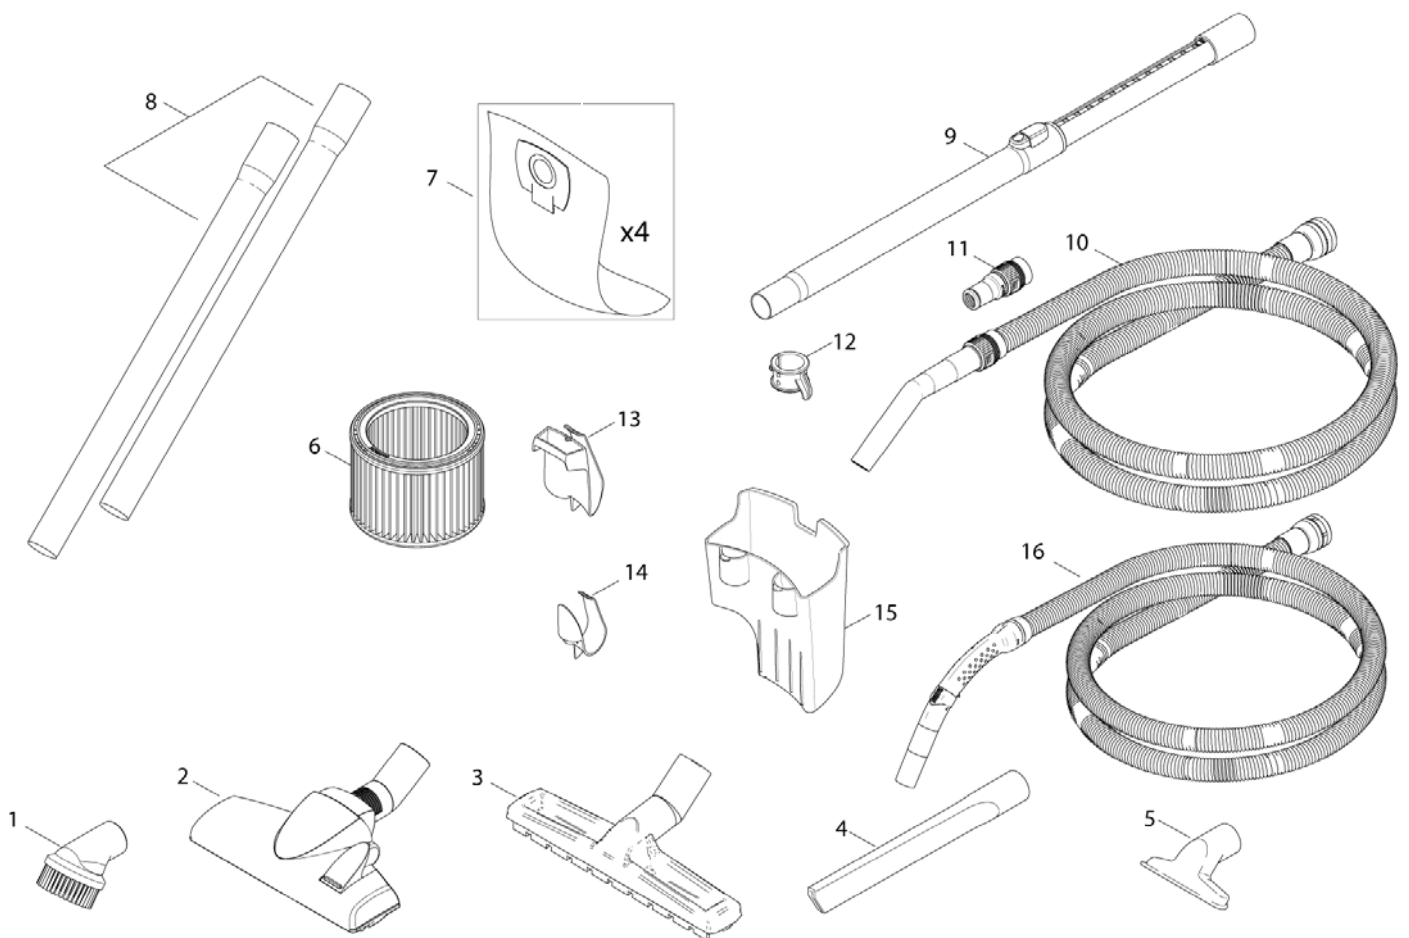

Accessories

AERO 21

14-11-2013

Part List ID
AERO2112

13

Accessories

AERO 21

14-11-2013

Part List ID
AERO2112

14

Pos	Part no.	Qty	Description
01	302002509	1	SUCTION BRUSH D36 BLACK
02	302002365	1	SOIL NOZZLE SWITCHABLE
03	107402706	1	FLOOR NOZZLE D36 W/D -KIT
03	107407310	1	FLOOR NOZZLE D32 RUBBER STRIP
03	107407311	1	FLOOR NOZZLE D32 BRUSH
04	29541	1	CREVICE NOZZLE D36X200
05	14295	1	UNIVERSAL NOZZLE D36X115
06	302000490	1	FILTER ELEMENT Ø185X140 PET M-CLASS
07	302002404	1	FILTER BAG AERO 4 PCS
08	107400032	1	EXTENSION TUBE D36 2X500MM ALU
08	302000529	1	EXTEN TUBE D36 2X505MM ST/CR
08	40696	1	EXTENS TUBE PLASTIC SET 2
09	107402654	1	TELESCOPIC TUBE D36 575-930MM CR-ST
09	107402705	1	TELESCOPIC TUBE PLAST.-KIT
10	107409976	1	UNIV HOSE WITH HAND TUBE D32X3500 CPL.
11	107409977	1	TOOL ADAPTER WITH SUCTION REGULATION D32
12	107409978	1	TUBE HOLDER KIT D32
12	107409979	1	TUBE HOLDER KIT D36
13	107409981	1	HOSE/CABLE HOOK. AERO 21
15	107409980	1	TOOL BOX. AERO 26/31
16	107405599	1	SUCTION HOSE D32X2500 CPL.
16	107405600	1	SUCTION HOSE D32x1900 CPL.
16	107406115	1	SUCTION HOSE D32X3500 CPL.