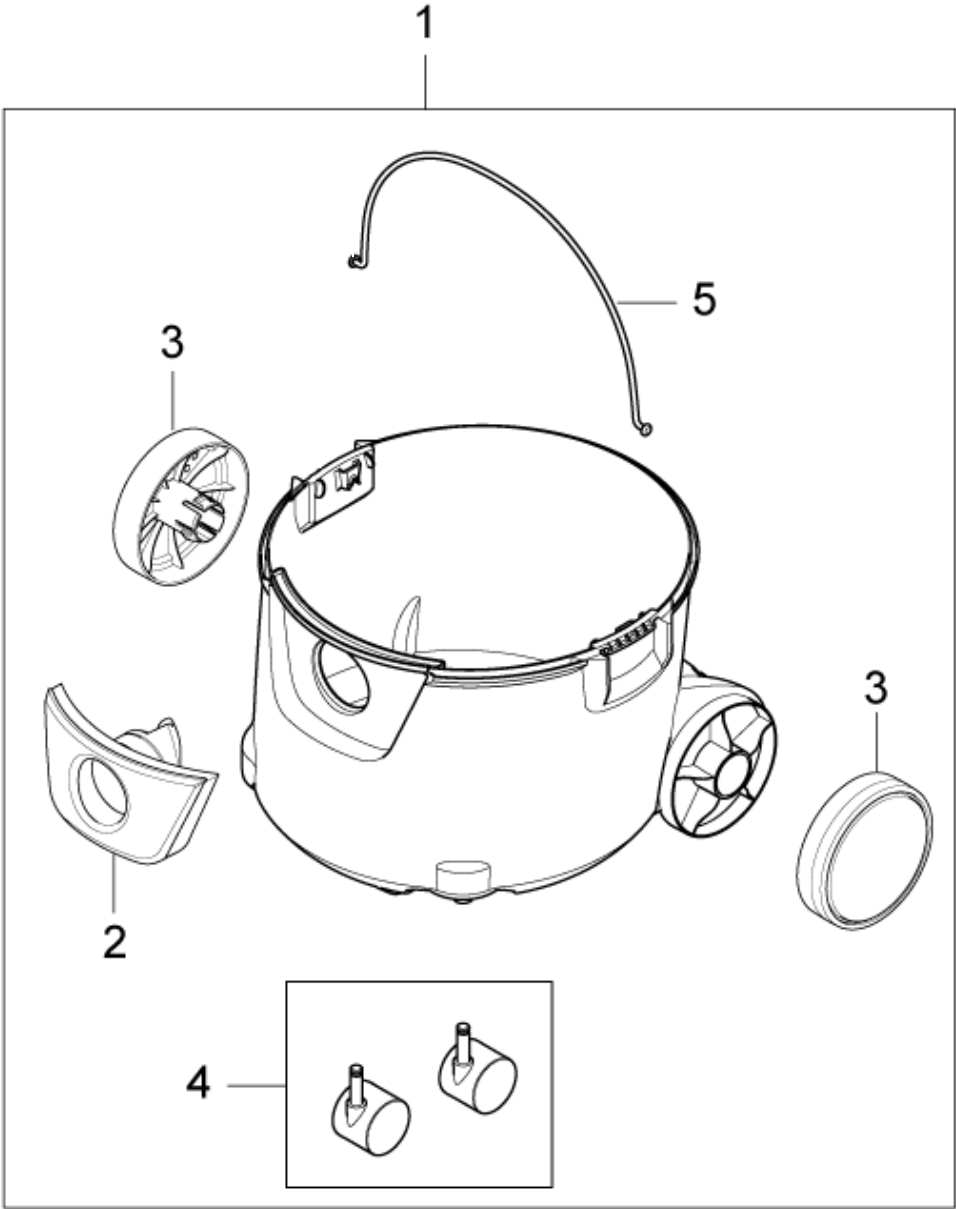

Container 20L plast

AERO 21

14-11-2013

Part List ID
AERO2108

9

Container 20L plast

AERO 21

14-11-2013

Part List ID
AERO2108

10

Pos	Part no.	Qty	Description
02	107409169	1	INLET FITTING
03	107409170	2	WHEEL D130
04	140 6422 500	1	WHEELS LINK 50MM
05	107409171	1	HANDLE CONTAINER