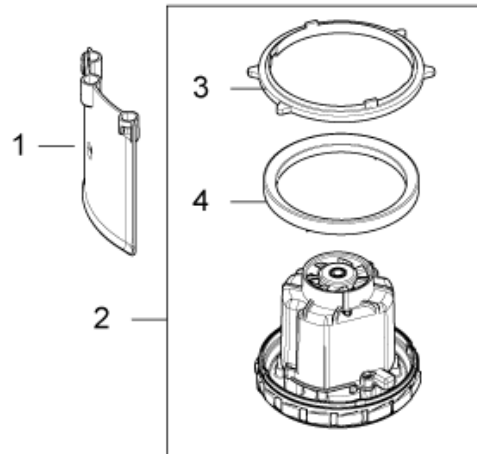

Motor and filter

AERO 21

14-11-2013

Part List ID
AERO2106

7

Motor and filter

AERO 21

14-11-2013

Part List ID
AERO2106

8

Pos	Part no.	Qty	Description
01	107409159	1	DEFLECTOR SHIELD
02	107409160	1	MOTOR 230V
02	107409162	1	MOTOR 120V 110V
03	107409163	1	UPPER MOTOR SEALING
04	107409164	1	LOWER MNOTOR SEALING
05	107409165	1	SEALING FILTER
06	302000490	1	FILTER ELEMENT Ø185X140 PET M-CLASS
07	107402646	1	FILTER SUPPORT CAGE ATTIX PP
08	302003704	5	SCREW EJOT DELTA PT50X18WN5451
09	107409166	1	BASEPLATE WITH OUTLET
10	107409167	1	OUTLET