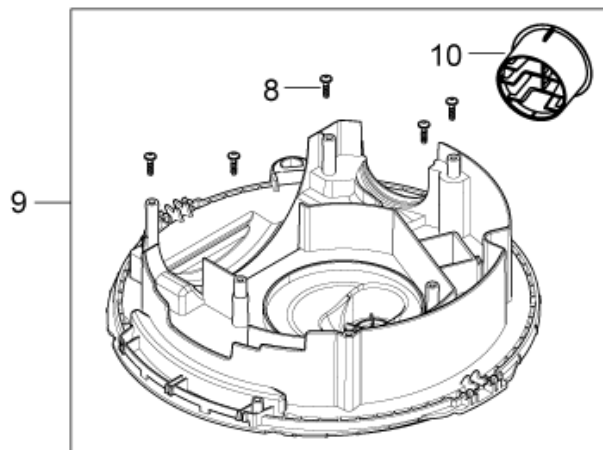

Motor and filter

AERO 21

14-11-2013

Part List ID
AERO2106

7

Motor and filter

AERO 21

14-11-2013

Part List ID
AERO2106

8

Pos	Part no.	Qty	Description
01	107409159	1	DEFLECTOR SHIELD
02	107409160	1	MOTOR 230V
02	107409162	1	MOTOR 120V 110V
03	107409163	1	UPPER MOTOR SEALING
04	107409164	1	LOWER MNOTOR SEALING
05	107409165	1	SEALING FILTER
06	302000490	1	FILTER ELEMENT Ø185X140 PET M-CLASS
07	107402646	1	FILTER SUPPORT CAGE ATTIX PP
08	302003704	5	SCREW EJOT DELTA PT50X18WN5451
09	107409166	1	BASEPLATE WITH OUTLET
10	107409167	1	OUTLET