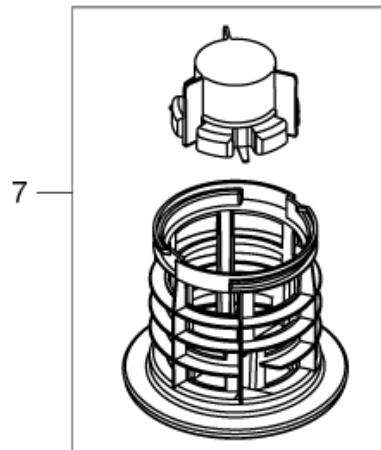

Motor and filter

AERO 21

14-11-2013

Part List ID
AERO2106

7

Motor and filter

AERO 21

14-11-2013

Part List ID
AERO2106

8

Pos	Part no.	Qty	Description
01	107409159	1	DEFLECTOR SHIELD
02	107409160	1	MOTOR 230V
02	107409162	1	MOTOR 120V 110V
03	107409163	1	UPPER MOTOR SEALING
04	107409164	1	LOWER MNOTOR SEALING
05	107409165	1	SEALING FILTER
06	302000490	1	FILTER ELEMENT Ø185X140 PET M-CLASS
07	107402646	1	FILTER SUPPORT CAGE ATTIX PP
08	302003704	5	SCREW EJOT DELTA PT50X18WN5451
09	107409166	1	BASEPLATE WITH OUTLET
10	107409167	1	OUTLET