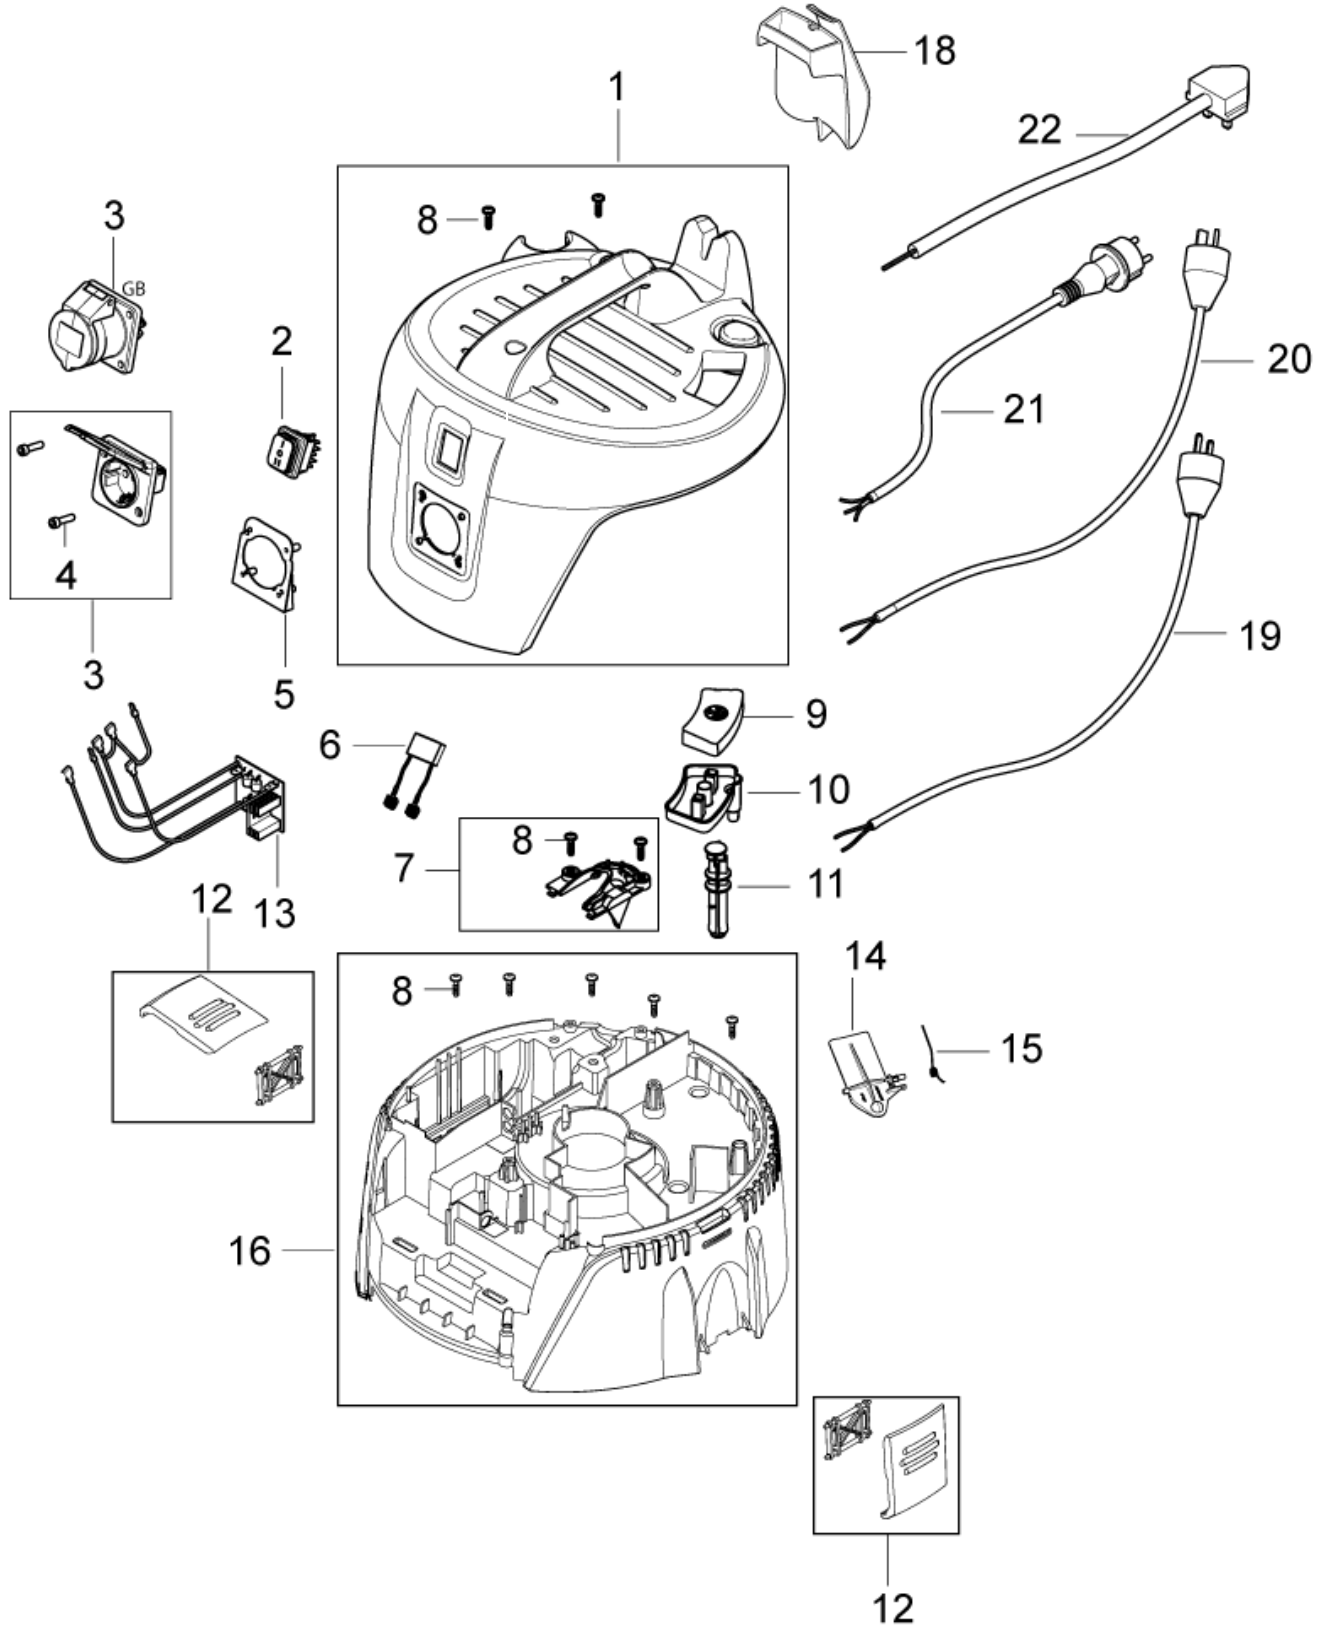

Hood 21-21 PC

AERO 21

14-11-2013

Part List ID
AERO2104

5

Hood 21-21 PC

AERO 21

14-11-2013

Part List ID
AERO2104

6

Pos	Part no.	Qty	Description	
01	107409134	1	AERO 21 HEAD COVER	
02	107409135	1	SWITCH 1-0-TOOL	
03	107400059	1	SOCKET 16A/250V CH	
03	302004034	1	SOCKET 16A/250V EU	
04	302003705	2	SCREW EJOT DELTA PT35X18WN5451	
05	302002052	1	PLUG SOCKET PLATE	
06	107404542	1	ANTI-INTEFERENCE CAPACITOR SET	
07	107409125	1	CABLE OUTLET	
08	302003704	9	SCREW EJOT DELTA PT50X18WN5451	
09	107409126	1	PC-BUTTON	
10	107409127	1	PC DRAIN HOUSING	
11	107409128	1	PC ROD BASIC	
12	107409130	2	CLAMP	
14	107409129	1	PC FLAP - KIT	
15	909100083	1	TORSION SPRING D0.9X18X45 INOX	
16	107409132	1	AERO CLAMPING PLATE	
18	107409981	1	HOSE/CABLE HOOK. AERO 21	
19	61130	1	POWERCORD H05VV-F 3G1.5X5.7M C	EU
20	302000882	1	POWER CORD SJTW-AWG16/3X8	(US)
21	61132	1	POWERCORD HO5VV-F 3G1.0X5.7 SN	CH