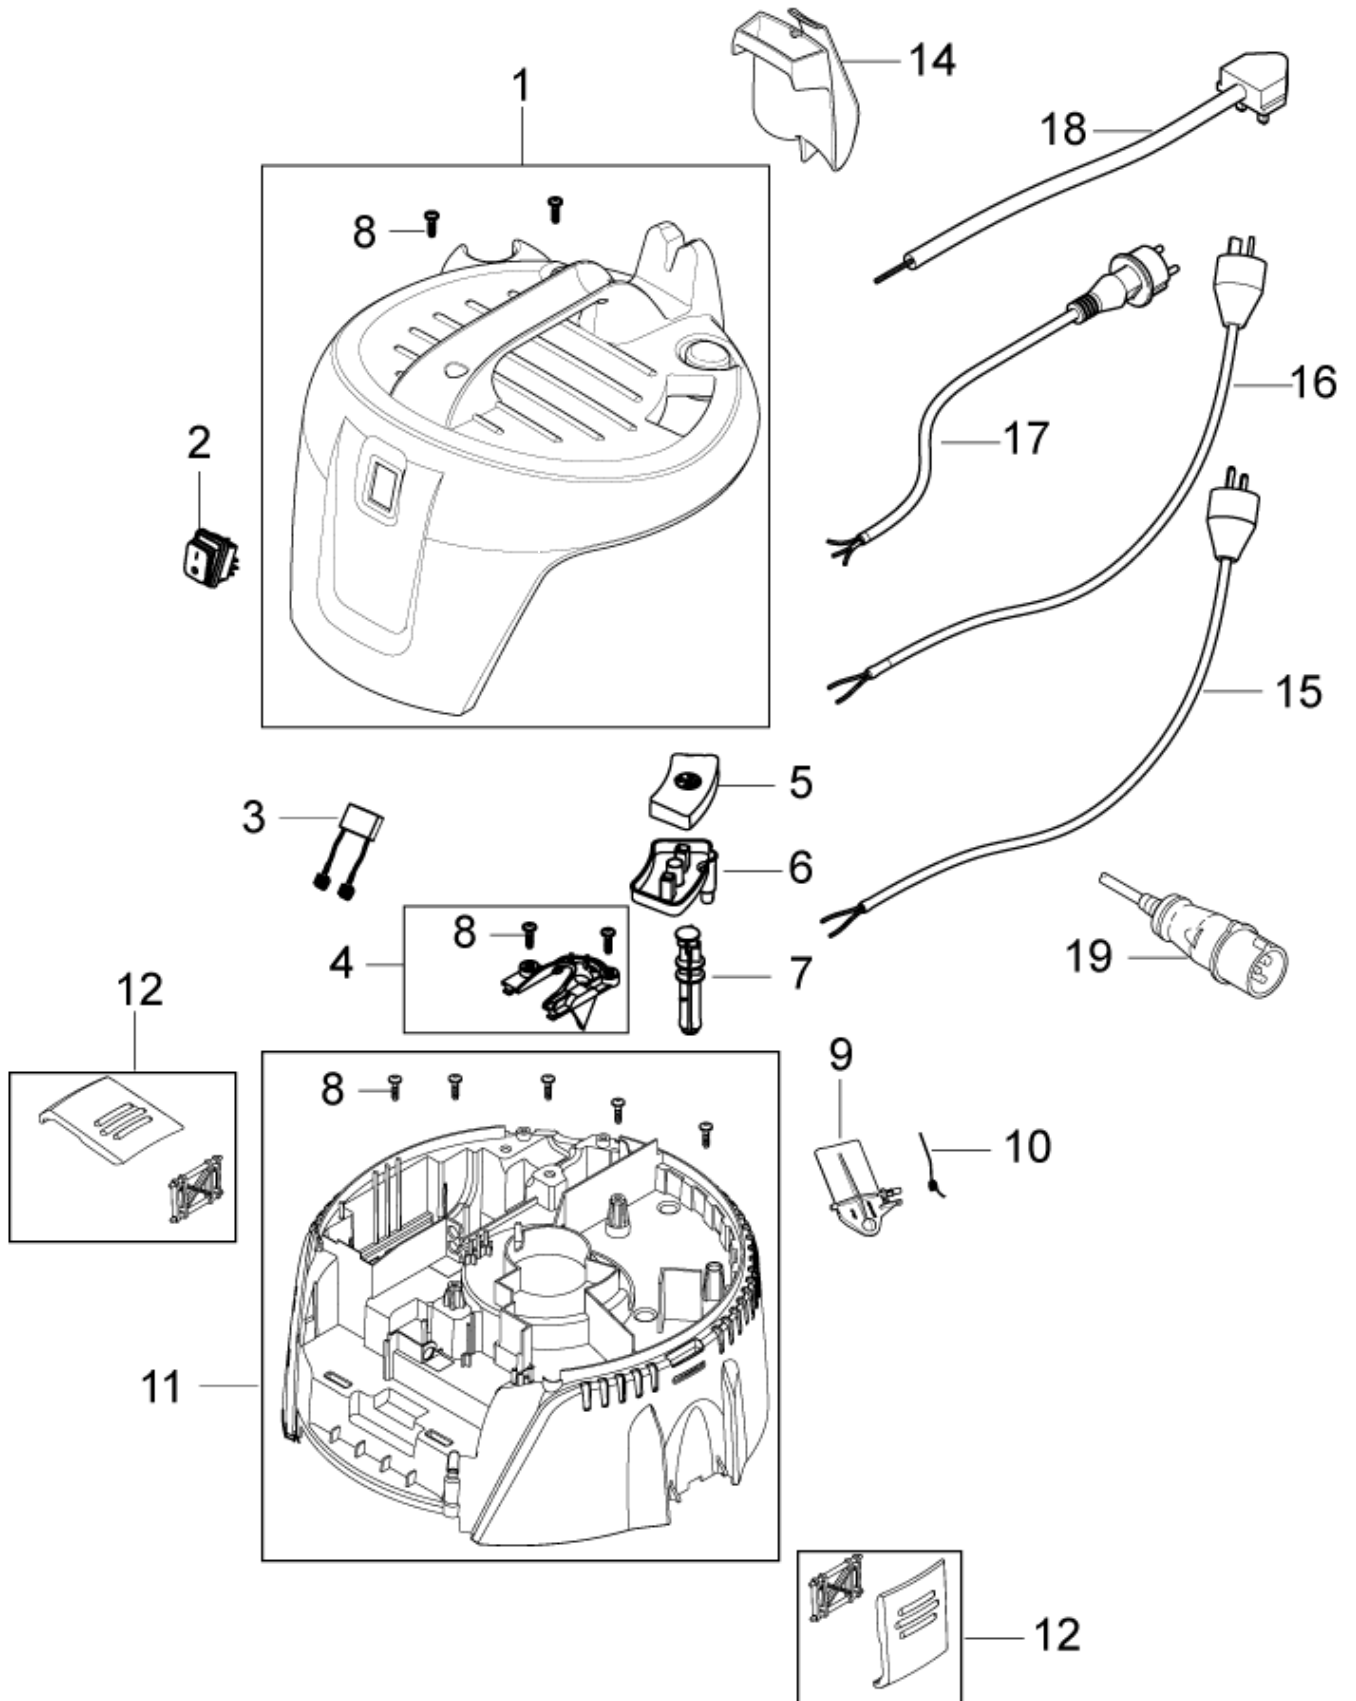

Table of Contents

AERO 21

Hood 21-01 PC	3
Hood 21-21 PC	5
Motor and filter	7
Container 20L plast	9
Container 20L INOX	11
Accessories	13
Recommended Spare Parts	15

Hood 21-01 PC

AERO 21

14-11-2013

Part List ID
AERO2102

3

Hood 21-01 PC

AERO 21

14-11-2013

Part List ID
AERO2102

4

Pos	Part no.	Qty	Description	
01	107409124	1	HEAD COVER BASIC	
02	107404540	1	SWITCH 0-1 DOUBLE POLE SET	
03	107404542	1	ANTI-INTEFERENCE CAPACITOR SET	
04	107409125	1	CABLE OUTLET	
05	107409126	1	PC-BUTTON	
06	107409127	1	PC DRAIN HOUSING	
07	107409128	1	PC ROD BASIC	
08	302003704	1	SCREW EJOT DELTA PT50X18WN5451	
09	107409129	1	PC FLAP - KIT	
10	909100083	1	TORSION SPRING D0.9X18X45 INOX	
11	107409132	1	AERO CLAMPING PLATE	
12	107409130	2	CLAMP	
14	107409981	1	HOSE/CABLE HOOK. AERO 21	
15	302002394	1	POWERCORD H05VV-F 2X0.75X5.7M	EU
16	302000455	1	POWER CORD SJTW-A AWG18/2X8.25	US
16	302002392	1	POWERCORD AWG 18/2 SJTW X5.7M	JP
17	302000452	1	POWER CORD H05RR-F 2X0.75X8.25 M	CH
18	60904	1	POWER CORD H05VV-F 2X0.75X5.7M	UK (230V 50Hz)
19	60282	1	POWER CORD H07BQ-F 2X1.5 SQUAR	UK (110V 50Hz)

Part List ID
AERO2104

6

Pos	Part no.	Qty	Description	
01	107409134	1	AERO 21 HEAD COVER	
02	107409135	1	SWITCH 1-0-TOOL	
03	107400059	1	SOCKET 16A/250V CH	
03	302004034	1	SOCKET 16A/250V EU	
04	302003705	2	SCREW EJOT DELTA PT35X18WN5451	
05	302002052	1	PLUG SOCKET PLATE	
06	107404542	1	ANTI-INTEFERENCE CAPACITOR SET	
07	107409125	1	CABLE OUTLET	
08	302003704	9	SCREW EJOT DELTA PT50X18WN5451	
09	107409126	1	PC-BUTTON	
10	107409127	1	PC DRAIN HOUSING	
11	107409128	1	PC ROD BASIC	
12	107409130	2	CLAMP	
14	107409129	1	PC FLAP - KIT	
15	909100083	1	TORSION SPRING D0.9X18X45 INOX	
16	107409132	1	AERO CLAMPING PLATE	
18	107409981	1	HOSE/CABLE HOOK. AERO 21	
19	61130	1	POWERCORD H05VV-F 3G1.5X5.7M C	EU
20	302000882	1	POWER CORD SJTW-AWG16/3X8	(US)
21	61132	1	POWERCORD HO5VV-F 3G1.0X5.7 SN	CH