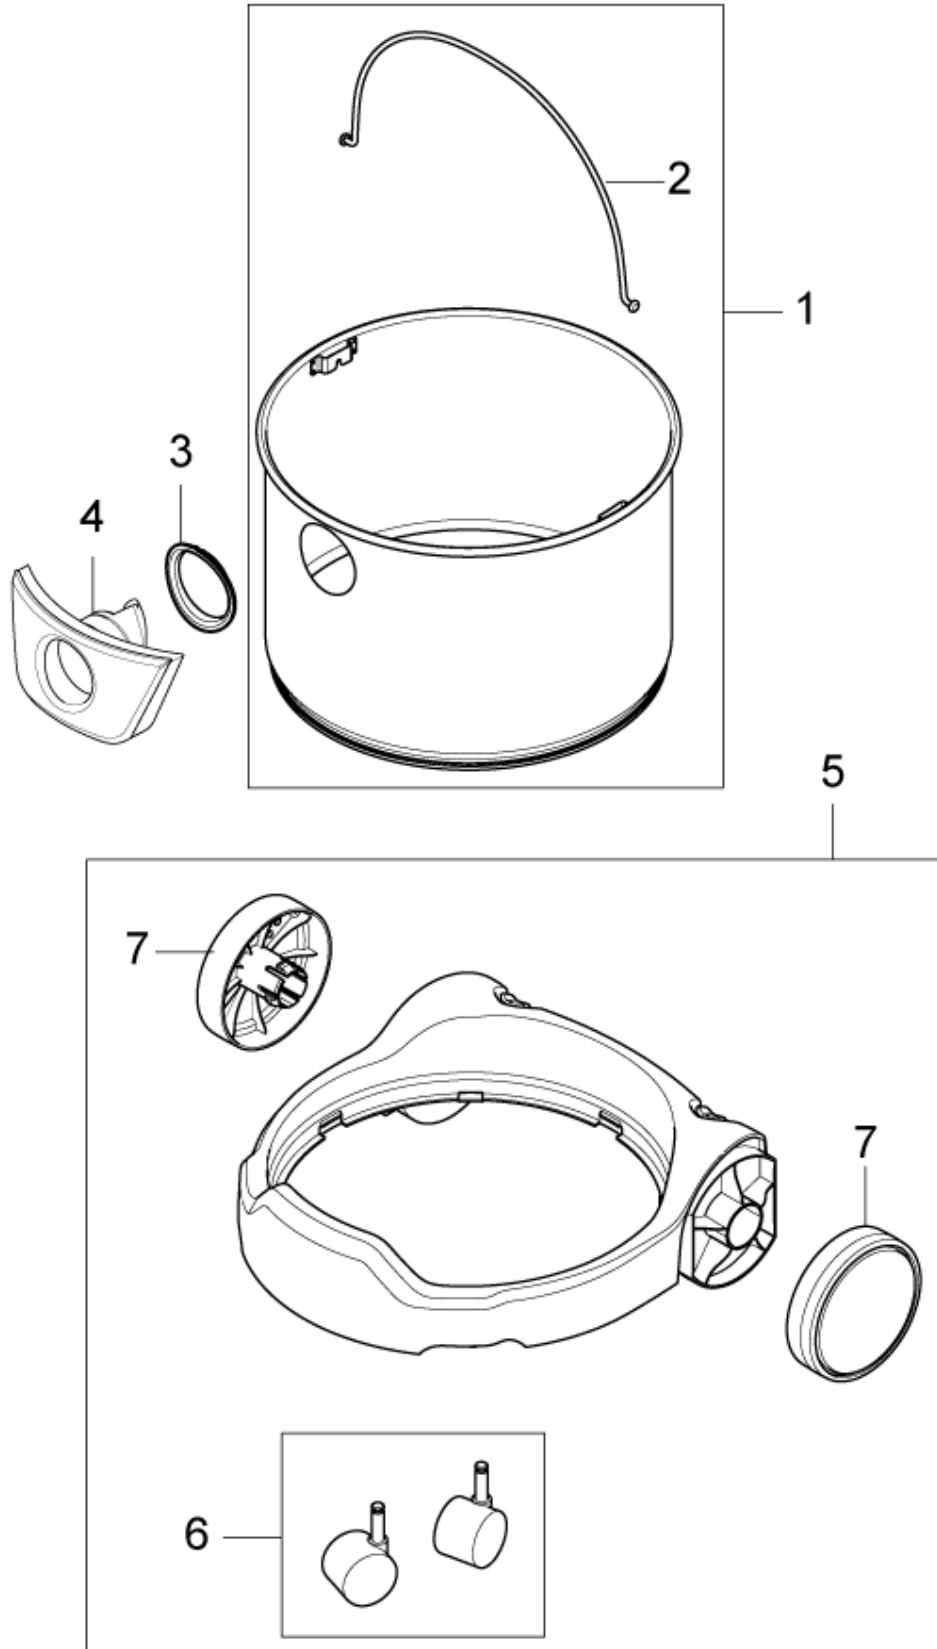

Part List ID
AERO2104

6

Pos	Part no.	Qty	Description	
01	107409134	1	AERO 21 HEAD COVER	
02	107409135	1	SWITCH 1-0-TOOL	
03	107400059	1	SOCKET 16A/250V CH	
03	302004034	1	SOCKET 16A/250V EU	
04	302003705	2	SCREW EJOT DELTA PT35X18WN5451	
05	302002052	1	PLUG SOCKET PLATE	
06	107404542	1	ANTI-INTEFERENCE CAPACITOR SET	
07	107409125	1	CABLE OUTLET	
08	302003704	9	SCREW EJOT DELTA PT50X18WN5451	
09	107409126	1	PC-BUTTON	
10	107409127	1	PC DRAIN HOUSING	
11	107409128	1	PC ROD BASIC	
12	107409130	2	CLAMP	
14	107409129	1	PC FLAP - KIT	
15	909100083	1	TORSION SPRING D0.9X18X45 INOX	
16	107409132	1	AERO CLAMPING PLATE	
18	107409981	1	HOSE/CABLE HOOK. AERO 21	
19	61130	1	POWERCORD H05VV-F 3G1.5X5.7M C	EU
20	302000882	1	POWER CORD SJTW-AWG16/3X8	(US)
21	61132	1	POWERCORD HO5VV-F 3G1.0X5.7 SN	CH

Part List ID
AERO2106

8

Pos	Part no.	Qty	Description
01	107409159	1	DEFLECTOR SHIELD
02	107409160	1	MOTOR 230V
02	107409162	1	MOTOR 120V 110V
03	107409163	1	UPPER MOTOR SEALING
04	107409164	1	LOWER MNOTOR SEALING
05	107409165	1	SEALING FILTER
06	302000490	1	FILTER ELEMENT Ø185X140 PET M-CLASS
07	107402646	1	FILTER SUPPORT CAGE ATTIX PP
08	302003704	5	SCREW EJOT DELTA PT50X18WN5451
09	107409166	1	BASEPLATE WITH OUTLET
10	107409167	1	OUTLET

Part List ID
AERO2108

10

Pos	Part no.	Qty	Description
02	107409169	1	INLET FITTING
03	107409170	2	WHEEL D130
04	140 6422 500	1	WHEELS LINK 50MM
05	107409171	1	HANDLE CONTAINER

Container 20L INOX

AERO 21

14-11-2013

Part List ID
AERO2110

11

Container 20L INOX

AERO 21

14-11-2013

Part List ID
AERO2110

12

Pos	Part no.	Qty	Description
01	107409172	1	AERO CONTAINER INOX WITH HANDLE
02	107409171	1	HANDLE CONTAINER
04	107409169	1	INLET FITTING
05	107409174	1	TROLLEY CPL.
06	140 6422 500	1	WHEELS LINK 50MM
07	107409170	2	WHEEL D130