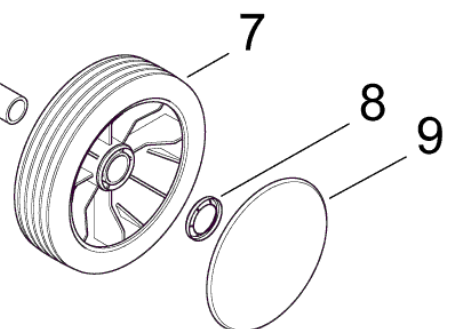

Behälter ATTIX 40

ATTIX 40 PC & XC

22-02-2013

ET-Liste-Nr.
ATTIX4006

14

Behälter ATTIX 40

ATTIX 40 PC & XC

22-02-2013

ET-Liste-Nr.
A11IX4006

15

Pos	Artikelnr.	Me	Beschreibung
1	302004053	1	Behälter Attix 40
3	302004059	2	Vorderrad für Behälter
4	302004055	1	CONTAINER RING FOR INOX
5	302004057	1	RAD ACHSE
6	302004033	1	SCHRAUBE 5X30
7	30200639	2	Rad Ø150x20
8	47302	2	Klemmring Ø28,6/Ø20x1,3
9	67050	2	Radkappe ø115 blau Col.10 0150 SSE 350 PP
10	107402743	1	Einlass-Kit für ATTIX 40