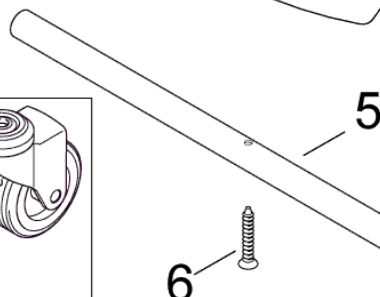

Behälter ATTIX 40

ATTIX 40 PC & XC

22-02-2013

ET-Liste-Nr.
ATTIX4006

14

Behälter ATTIX 40

ATTIX 40 PC & XC

22-02-2013

ET-Liste-Nr.
A11IX4006

15

Pos	Artikelnr.	Me	Beschreibung
1	302004053	1	Behälter Attix 40
3	302004059	2	Vorderrad für Behälter
4	302004055	1	CONTAINER RING FOR INOX
5	302004057	1	RAD ACHSE
6	302004033	1	SCHRAUBE 5X30
7	30200639	2	Rad Ø150x20
8	47302	2	Klemmring Ø28,6/Ø20x1,3
9	67050	2	Radkappe ø115 blau Col.10 0150 SSE 350 PP
10	107402743	1	Einlass-Kit für ATTIX 40