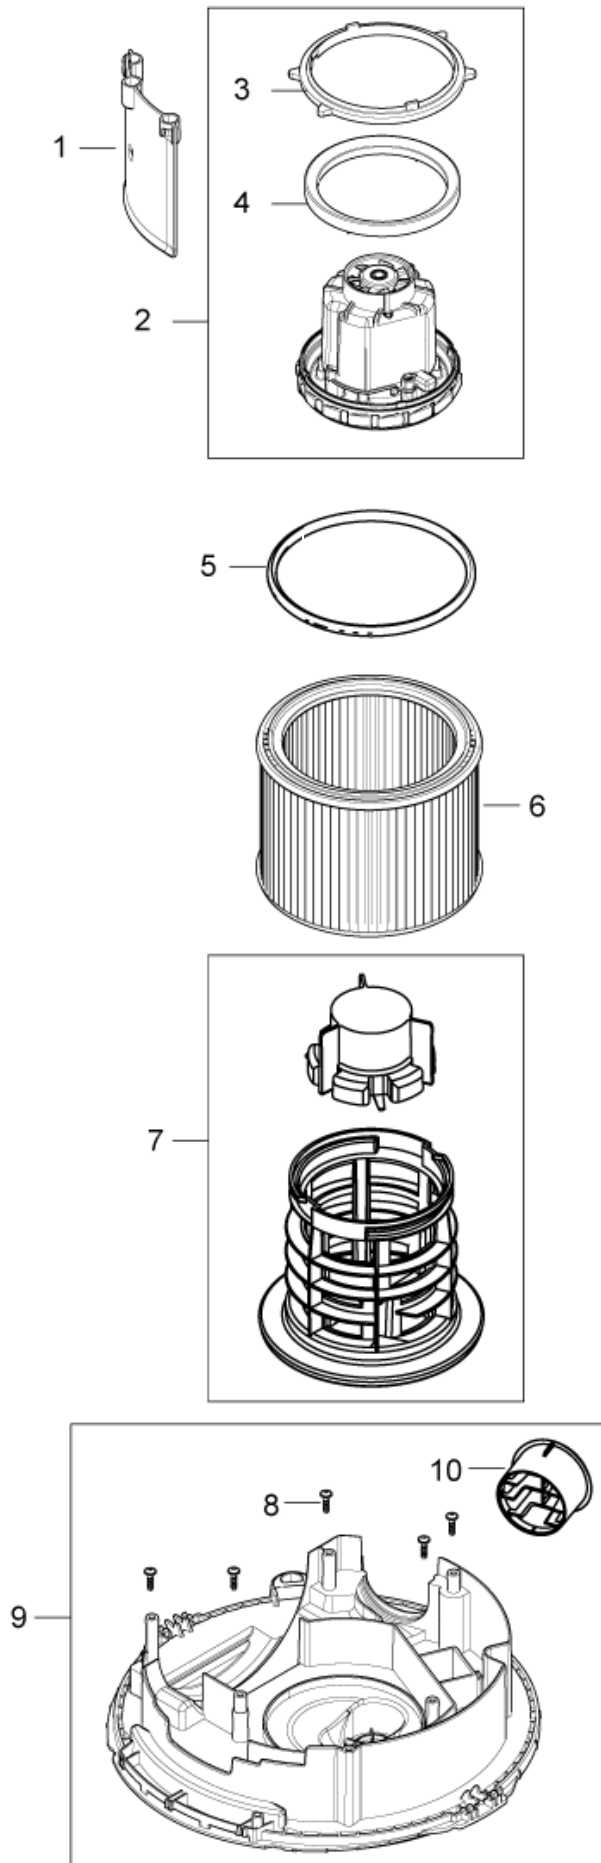

Motor and filter

AERO 31

11-11-2013

Part List ID
AERO3106

7

Motor and filter

AERO 31

11-11-2013

Part List ID
AERO3106

8

Pos	Part no.	Qty	Description
01	107409159	1	DEFLECTOR SHIELD
02	107409160	1	MOTOR 230V
02	107409162	1	MOTOR 120V
03	107409163	1	UPPER MOTOR SEALING
04	107409164	1	LOWER MNOTOR SEALING
05	107409165	1	SEALING FILTER
06	302000490	1	FILTER ELEMENT Ø185X140 PET M-CLASS
07	107402646	1	FILTER SUPPORT CAGE ATTIX PP
08	302003704	5	SCREW EJOT DELTA PT50X18WN5451
09	107409166	1	BASEPLATE WITH OUTLET
10	107409167	1	OUTLET