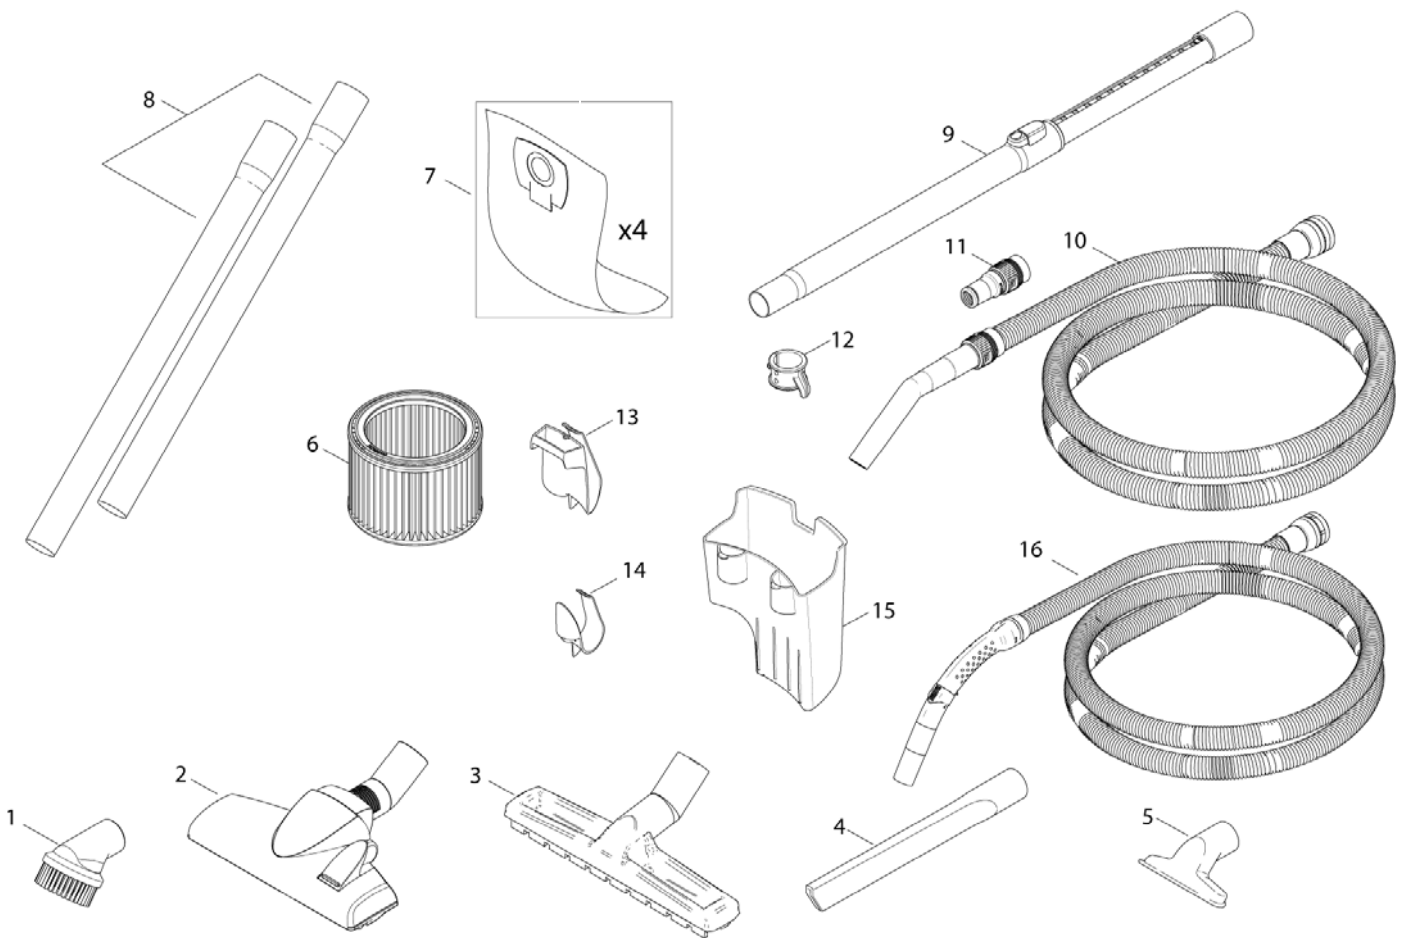

Accessories

AERO 31

11-11-2013

Part List ID
AERO2112

11

Accessories

AERO 31

11-11-2013

Part List ID
AERO2112

12

Pos	Part no.	Qty	Description
01	302002509	1	SUCTION BRUSH D36 BLACK
02	302002365	1	SOIL NOZZLE SWITCHABLE
03	107402706	1	FLOOR NOZZLE D36 W/D -KIT
03	107407310	1	FLOOR NOZZLE D32 RUBBER STRIP
03	107407311	1	FLOOR NOZZLE D32 BRUSH
04	29541	1	CREVICE NOZZLE D36X200
05	14295	1	UNIVERSAL NOZZLE D36X115
06	302000490	1	FILTER ELEMENT Ø185X140 PET M-CLASS
07	302002404	1	FILTER BAG AERO 4 PCS
08	107400032	1	EXTENSION TUBE D36 2X500MM ALU
08	302000529	1	EXTEN TUBE D36 2X505MM ST/CR
08	40696	1	EXTENS TUBE PLASTIC SET 2
09	107402654	1	TELESCOPIC TUBE D36 575-930MM CR-ST
09	107402705	1	TELESCOPIC TUBE PLAST.-KIT
10	107409976	1	UNIV HOSE WITH HAND TUBE D32X3500 CPL.
11	107409977	1	TOOL ADAPTER WITH SUCTION REGULATION D32
12	107409978	1	TUBE HOLDER KIT D32
12	107409979	1	TUBE HOLDER KIT D36
13	107409981	1	HOSE/CABLE HOOK. AERO 21
15	107409980	1	TOOL BOX. AERO 26/31
16	107405599	1	SUCTION HOSE D32X2500 CPL.
16	107405600	1	SUCTION HOSE D32x1900 CPL.
16	107406115	1	SUCTION HOSE D32X3500 CPL.