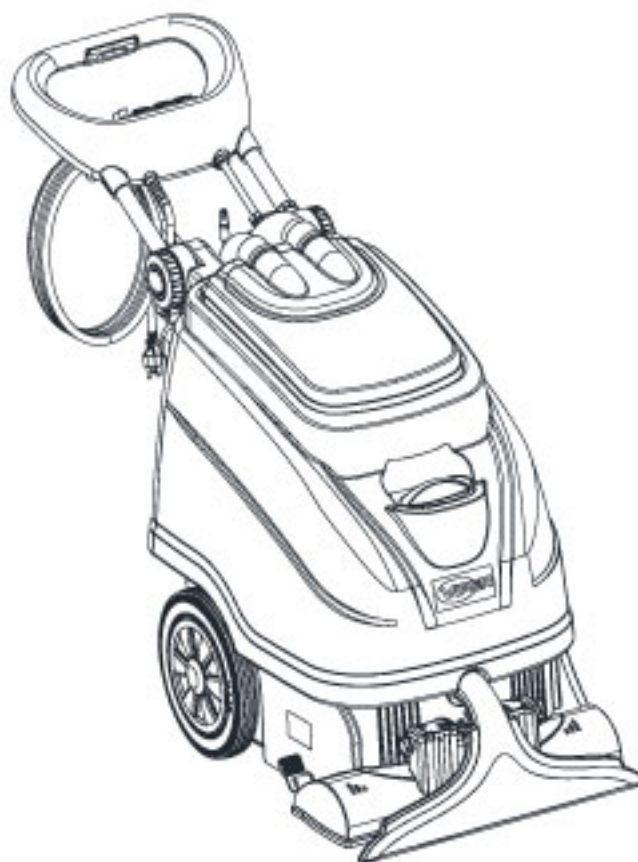

PARTS LIST

2018.10.25

TABLE OF CONTENTS

Handle	1
Water tank	3
Base part 1	5
Base part 2	7
Base part 3	9
Base part 4	11
Handle tools	13
Suction tool	15
Wear and Tear Parts	17

Pos.	Artikel-Nr.	Menge	Variante	Notes
1	VV81063	2	MICRO SWITCH - ROLLER BRUSH AND PUMP KIT	
2	VA81940	3	WATERPROOF SWITCH	
3	VV81065	1	12A CIRCUIT BREAKER	
3	VV81064	1	6A CIRCUIT BREAKER	
4	VV81064	1	6A CIRCUIT BREAKER	
4	VV81342	1	4A CIRCUIT BREAKER	
5	VV81201	1	CONTROL PANEL LABEL	
6	VV81066	1	PLASTIC BUTTON KIT	
7	VV81101	1	HANDLE FRONT COVER	
8	VA80705	1	CAPACITOR ASSY	
9	VV81074	1	WIRE CLIP KIT	
10	VV81069	1	MAIN CABLE KIT	
11	VV81070	1	US PIG TAIL CORD KIT	
12	VV81428-1	1	Viper Kabel 15m (fest)	
12	VV67116	1	POWER CORD	
12	VV81430-1	1	CORD FIXED 15M CN	
13	VV81071	1	POWER CORD CONNECTION PLATE KIT US	
14	56382008	1	BELT CLIPS EU CN	
15	VV81072	2	HANDLE IRON PIPE KIT	
16	VV81073	1	CORD HOOK KIT	
17	VV81067	1	HAND REAR COVER KIT	

Pos.	Artikel-Nr.	Menge	Variante	Notes
1	VV81054	1	RECOVERY TANK LID KIT	
2	VV81210	1	FLOAT BALL CAGE FILTER SPONGE	
3	VV81075	1	FLOAT BALL CAGE KIT	
4	VV81076	1	FLOAT MOUNTING BRACKET KIT	
5	VV81022	1	RECOVERY TANK LID GASKET	
6	VV81077	2	HANDLE ADJUSTING PARTS KIT	
7	VV81078	1	SOLUTION TANK LID KIT	
8	VV81051	1	US VERSION HANDLE ASSEMBLY KIT	
8	VV81048	1	EU VERSION HANDLE ASSEMBLY KIT	
8	VV81050	1	CN VERSION HANDLE ASSEMBLY KIT	
9	VV81079	1	HOSE CLIP KIT	
10	VV81080	1	SOLUTION TANK WATER LEVEL HOSE KIT	
11	VV81081	1	MAIN CORD SLEEVE KIT	
12	VV81141	1	WATER TANK	
13	VV81014	1	VIPER LOGO LABEL	
14	VV81324	1	EXHAUST HOSE KIT	
15	VV81326	1	PVC HOSE WITH SPRING KIT	
16	VA82183	1	WATER TANK EVA SEALING MAT KIT	
17	VV81158	1	VACUUM HOSE	
18	VV81159	1	DRAIN HOSE	
19	VA20304	3	CLAMP	
20	VV81082	1	DRAIN HOSE CONNECTOR KIT	
21	VF85105	1	HOLDER RUBBER 1/4INCH TUBO D.10	
22	VV81250	1	Polsterwerkzeug-Set m. 63-250cm Schlauch	
23	VV81116	1	SOLUTION LID	
24	VV81352	1	PLASTIC QUICK CONNECTOR KIT	