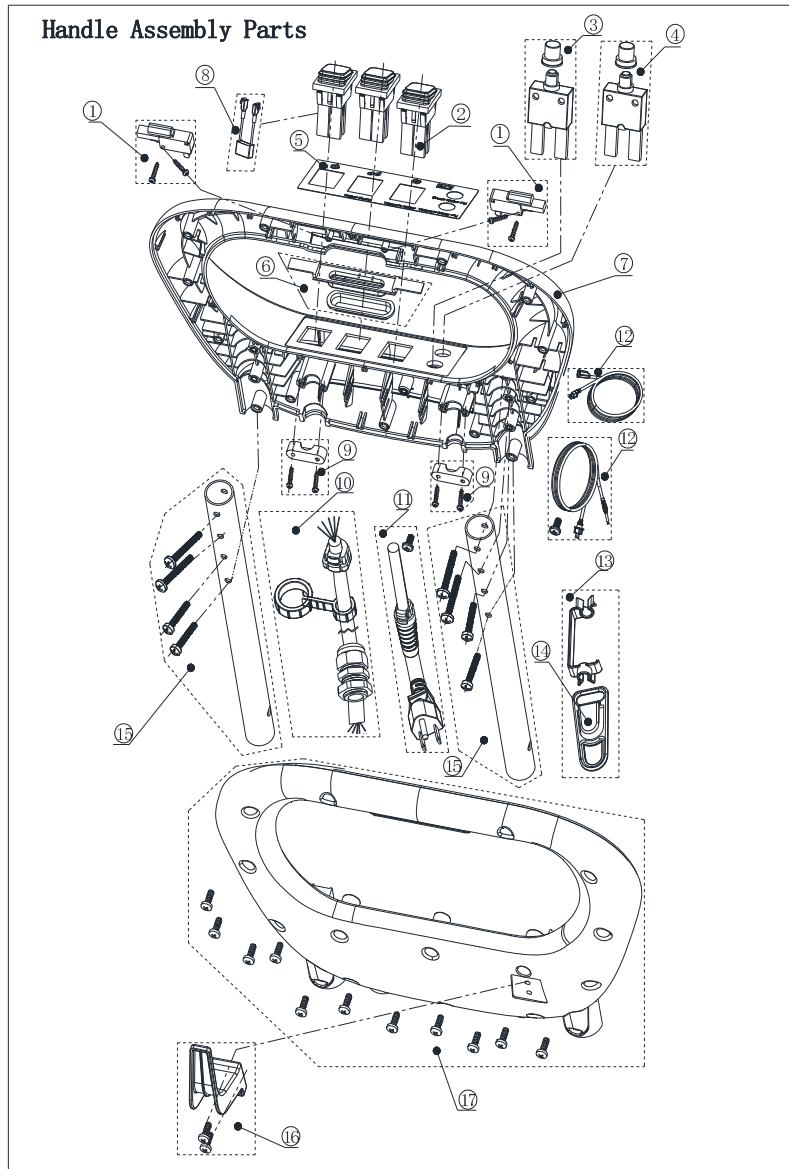

PARTS LIST

2018.10.25

TABLE OF CONTENTS

Handle	1
Water tank	3
Base part 1	5
Base part 2	7
Base part 3	9
Base part 4	11
Handle tools	13
Suction tool	15
Wear and Tear Parts	17

Pos.	Artikel-Nr.	Menge	Variante	Notes
1	VV81063	2	MICRO SWITCH - ROLLER BRUSH AND PUMP KIT	
2	VA81940	3	WATERPROOF SWITCH	
3	VV81065	1	12A CIRCUIT BREAKER	
3	VV81064	1	6A CIRCUIT BREAKER	
4	VV81064	1	6A CIRCUIT BREAKER	
4	VV81342	1	4A CIRCUIT BREAKER	
5	VV81201	1	CONTROL PANEL LABEL	
6	VV81066	1	PLASTIC BUTTON KIT	
7	VV81101	1	HANDLE FRONT COVER	
8	VA80705	1	CAPACITOR ASSY	
9	VV81074	1	WIRE CLIP KIT	
10	VV81069	1	MAIN CABLE KIT	
11	VV81070	1	US PIG TAIL CORD KIT	
12	VV81428-1	1	Viper Kabel 15m (fest)	
12	VV67116	1	POWER CORD	
12	VV81430-1	1	CORD FIXED 15M CN	
13	VV81071	1	POWER CORD CONNECTION PLATE KIT US	
14	56382008	1	BELT CLIPS EU CN	
15	VV81072	2	HANDLE IRON PIPE KIT	
16	VV81073	1	CORD HOOK KIT	
17	VV81067	1	HAND REAR COVER KIT	

Pos.	Artikel-Nr.	Menge	Variante	Notes
1	VV81054	1	RECOVERY TANK LID KIT	
2	VV81210	1	FLOAT BALL CAGE FILTER SPONGE	
3	VV81075	1	FLOAT BALL CAGE KIT	
4	VV81076	1	FLOAT MOUNTING BRACKET KIT	
5	VV81022	1	RECOVERY TANK LID GASKET	
6	VV81077	2	HANDLE ADJUSTING PARTS KIT	
7	VV81078	1	SOLUTION TANK LID KIT	
8	VV81051	1	US VERSION HANDLE ASSEMBLY KIT	
8	VV81048	1	EU VERSION HANDLE ASSEMBLY KIT	
8	VV81050	1	CN VERSION HANDLE ASSEMBLY KIT	
9	VV81079	1	HOSE CLIP KIT	
10	VV81080	1	SOLUTION TANK WATER LEVEL HOSE KIT	
11	VV81081	1	MAIN CORD SLEEVE KIT	
12	VV81141	1	WATER TANK	
13	VV81014	1	VIPER LOGO LABEL	
14	VV81324	1	EXHAUST HOSE KIT	
15	VV81326	1	PVC HOSE WITH SPRING KIT	
16	VA82183	1	WATER TANK EVA SEALING MAT KIT	
17	VV81158	1	VACUUM HOSE	
18	VV81159	1	DRAIN HOSE	
19	VA20304	3	CLAMP	
20	VV81082	1	DRAIN HOSE CONNECTOR KIT	
21	VF85105	1	HOLDER RUBBER 1/4INCH TUBO D.10	
22	VV81250	1	Polsterwerkzeug-Set m. 63-250cm Schlauch	
23	VV81116	1	SOLUTION LID	
24	VV81352	1	PLASTIC QUICK CONNECTOR KIT	