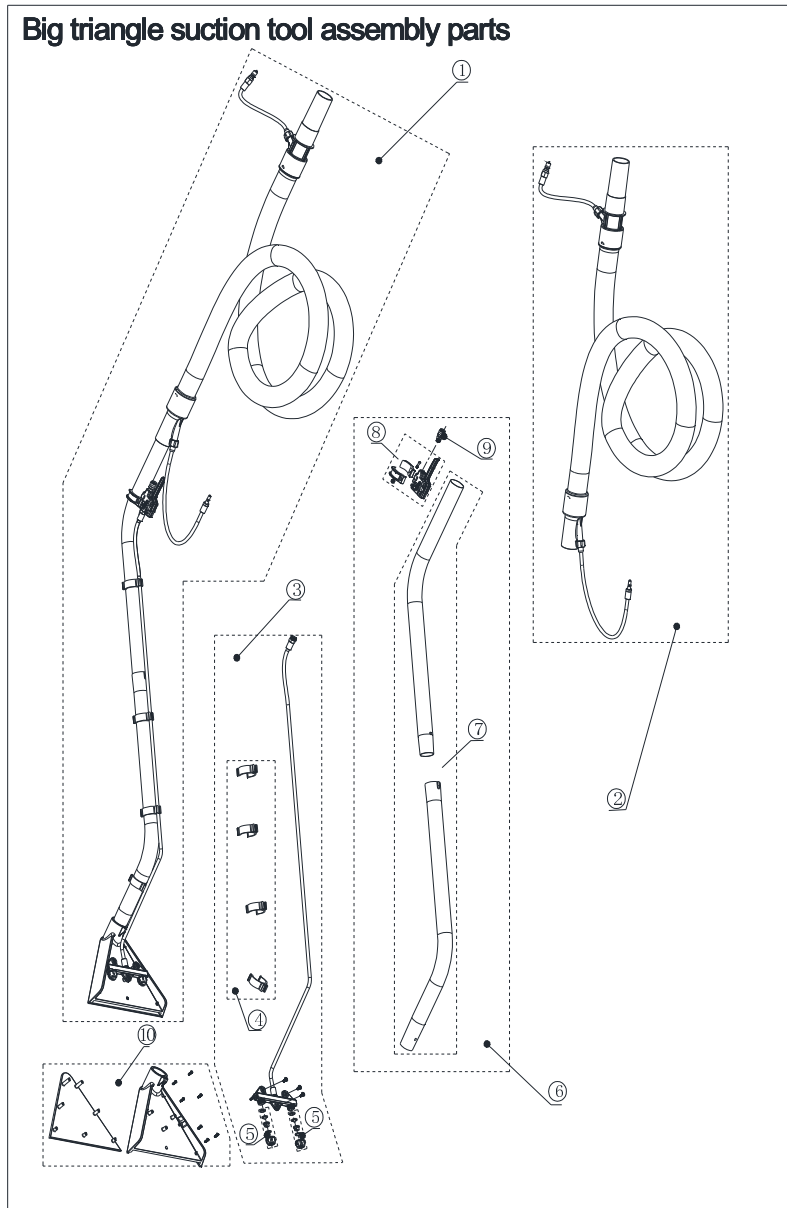

Pos.	Artikel-Nr.	Menge	Variante	Notes
1	VV81316	1	Bodenwerkzeug-Set mit 2,5 m Schlauch	
2	VV81317	1	2.5M FLOOR TOOL HOSE KIT	
3	VA81099	1	SPRAY NOZZLE PA+HOSE Ø8MM ETC.KIT	
4	VV81320	1	SOLUTION CLIP KIT	
5	VV81318	2	SPRAY JET KIT OF FLOOR TOOL	
6	VV81319	1	STAINLESS TUBE AND CONTROL VALVE KIT	
7	VA81100	1	Edelstahlsaugrohr-Set für CAR275	
8	VA81192	1	DRAIN VALVE+HOLDER+HOLDER RING ETC.KIT	
9	VA80924	1	FAST CONNECTOR FEMALE CAR275	
10	VA81102	1	TOOL UPPER/LOWER COVER PC+SCREW ST KIT