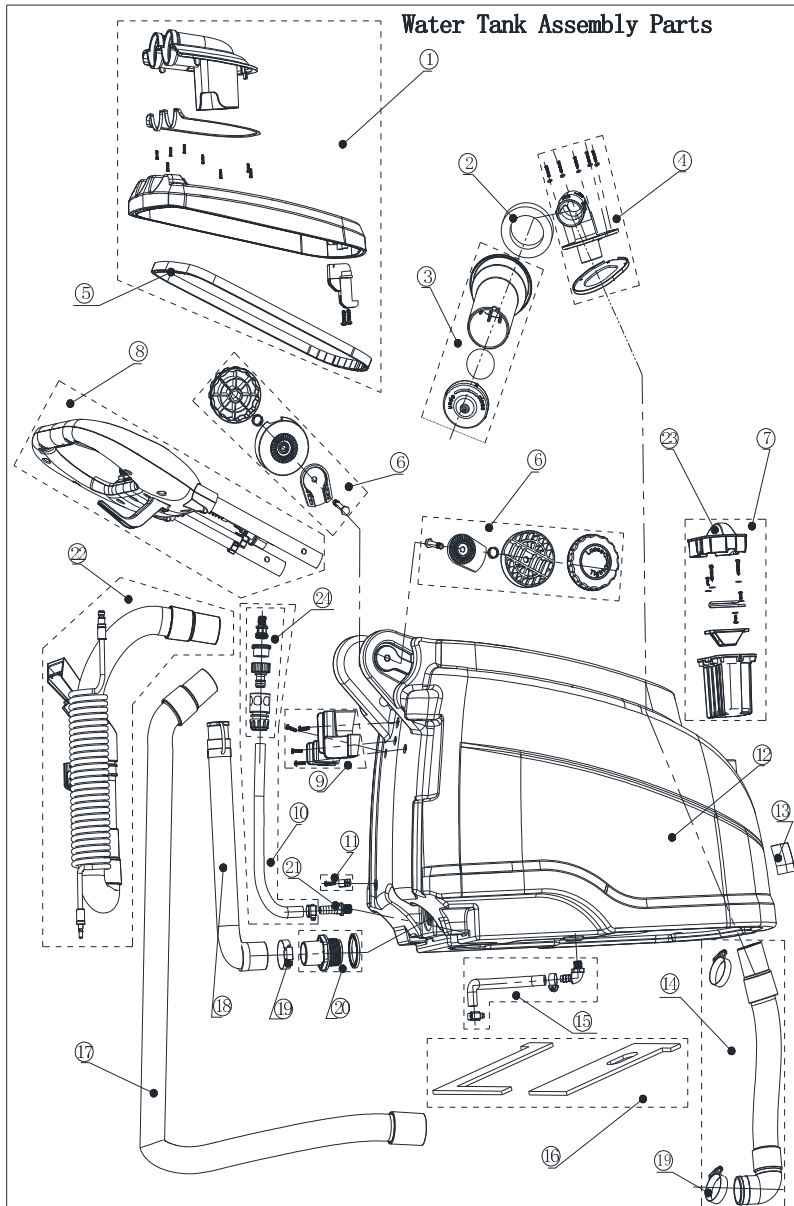

PARTS LIST

2018.10.25

TABLE OF CONTENTS

Handle	1
Water tank	3
Base part 1	5
Base part 2	7
Base part 3	9
Base part 4	11
Handle tools	13
Suction tool	15
Wear and Tear Parts	17

Pos.	Artikel-Nr.	Menge	Variante	Notes
1	VV81063	2	MICRO SWITCH - ROLLER BRUSH AND PUMP KIT	
2	VA81940	3	WATERPROOF SWITCH	
3	VV81065	1	12A CIRCUIT BREAKER	
3	VV81064	1	6A CIRCUIT BREAKER	
4	VV81064	1	6A CIRCUIT BREAKER	
4	VV81342	1	4A CIRCUIT BREAKER	
5	VV81201	1	CONTROL PANEL LABEL	
6	VV81066	1	PLASTIC BUTTON KIT	
7	VV81101	1	HANDLE FRONT COVER	
8	VA80705	1	CAPACITOR ASSY	
9	VV81074	1	WIRE CLIP KIT	
10	VV81069	1	MAIN CABLE KIT	
11	VV81070	1	US PIG TAIL CORD KIT	
12	VV81428-1	1	Viper Kabel 15m (fest)	
12	VV67116	1	POWER CORD	
12	VV81430-1	1	CORD FIXED 15M CN	
13	VV81071	1	POWER CORD CONNECTION PLATE KIT US	
14	56382008	1	BELT CLIPS EU CN	
15	VV81072	2	HANDLE IRON PIPE KIT	
16	VV81073	1	CORD HOOK KIT	
17	VV81067	1	HAND REAR COVER KIT	

Pos.	Artikel-Nr.	Menge	Variante	Notes
1	VV81054	1	RECOVERY TANK LID KIT	
2	VV81210	1	FLOAT BALL CAGE FILTER SPONGE	
3	VV81075	1	FLOAT BALL CAGE KIT	
4	VV81076	1	FLOAT MOUNTING BRACKET KIT	
5	VV81022	1	RECOVERY TANK LID GASKET	
6	VV81077	2	HANDLE ADJUSTING PARTS KIT	
7	VV81078	1	SOLUTION TANK LID KIT	
8	VV81051	1	US VERSION HANDLE ASSEMBLY KIT	
8	VV81048	1	EU VERSION HANDLE ASSEMBLY KIT	
8	VV81050	1	CN VERSION HANDLE ASSEMBLY KIT	
9	VV81079	1	HOSE CLIP KIT	
10	VV81080	1	SOLUTION TANK WATER LEVEL HOSE KIT	
11	VV81081	1	MAIN CORD SLEEVE KIT	
12	VV81141	1	WATER TANK	
13	VV81014	1	VIPER LOGO LABEL	
14	VV81324	1	EXHAUST HOSE KIT	
15	VV81326	1	PVC HOSE WITH SPRING KIT	
16	VA82183	1	WATER TANK EVA SEALING MAT KIT	
17	VV81158	1	VACUUM HOSE	
18	VV81159	1	DRAIN HOSE	
19	VA20304	3	CLAMP	
20	VV81082	1	DRAIN HOSE CONNECTOR KIT	
21	VF85105	1	HOLDER RUBBER 1/4INCH TUBO D.10	
22	VV81250	1	Polsterwerkzeug-Set m. 63-250cm Schlauch	
23	VV81116	1	SOLUTION LID	
24	VV81352	1	PLASTIC QUICK CONNECTOR KIT	