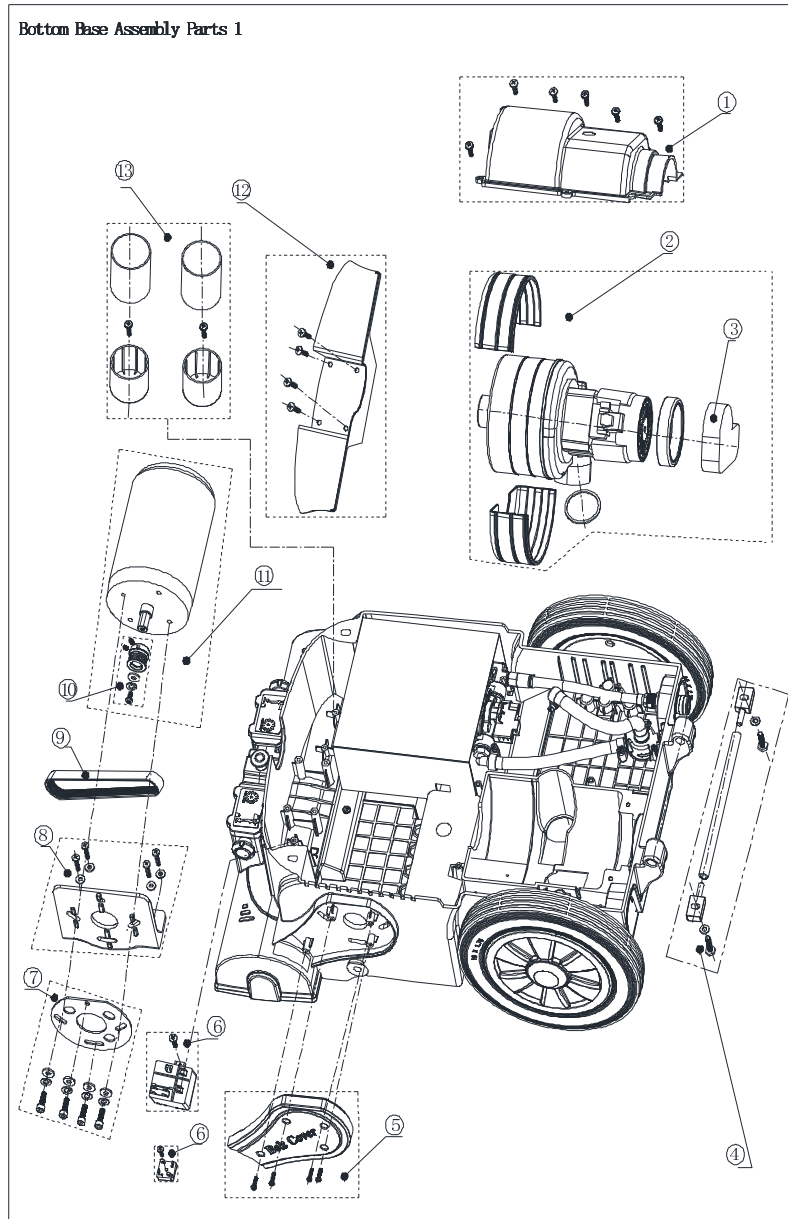

PARTS LIST

2018.10.25

TABLE OF CONTENTS

Handle	1
Water tank	3
Base part 1	5
Base part 2	7
Base part 3	9
Base part 4	11
Handle tools	13
Suction tool	15
Wear and Tear Parts	17

Pos.	Artikel-Nr.	Menge	Variante	Notes
1	VV81063	2	MICRO SWITCH - ROLLER BRUSH AND PUMP KIT	
2	VA81940	3	WATERPROOF SWITCH	
3	VV81065	1	12A CIRCUIT BREAKER	
3	VV81064	1	6A CIRCUIT BREAKER	
4	VV81064	1	6A CIRCUIT BREAKER	
4	VV81342	1	4A CIRCUIT BREAKER	
5	VV81201	1	CONTROL PANEL LABEL	
6	VV81066	1	PLASTIC BUTTON KIT	
7	VV81101	1	HANDLE FRONT COVER	
8	VA80705	1	CAPACITOR ASSY	
9	VV81074	1	WIRE CLIP KIT	
10	VV81069	1	MAIN CABLE KIT	
11	VV81070	1	US PIG TAIL CORD KIT	
12	VV81428-1	1	Viper Kabel 15m (fest)	
12	VV67116	1	POWER CORD	
12	VV81430-1	1	CORD FIXED 15M CN	
13	VV81071	1	POWER CORD CONNECTION PLATE KIT US	
14	56382008	1	BELT CLIPS EU CN	
15	VV81072	2	HANDLE IRON PIPE KIT	
16	VV81073	1	CORD HOOK KIT	
17	VV81067	1	HAND REAR COVER KIT	

Pos.	Artikel-Nr.	Menge	Variante	Notes
1	VV81054	1	RECOVERY TANK LID KIT	
2	VV81210	1	FLOAT BALL CAGE FILTER SPONGE	
3	VV81075	1	FLOAT BALL CAGE KIT	
4	VV81076	1	FLOAT MOUNTING BRACKET KIT	
5	VV81022	1	RECOVERY TANK LID GASKET	
6	VV81077	2	HANDLE ADJUSTING PARTS KIT	
7	VV81078	1	SOLUTION TANK LID KIT	
8	VV81051	1	US VERSION HANDLE ASSEMBLY KIT	
8	VV81048	1	EU VERSION HANDLE ASSEMBLY KIT	
8	VV81050	1	CN VERSION HANDLE ASSEMBLY KIT	
9	VV81079	1	HOSE CLIP KIT	
10	VV81080	1	SOLUTION TANK WATER LEVEL HOSE KIT	
11	VV81081	1	MAIN CORD SLEEVE KIT	
12	VV81141	1	WATER TANK	
13	VV81014	1	VIPER LOGO LABEL	
14	VV81324	1	EXHAUST HOSE KIT	
15	VV81326	1	PVC HOSE WITH SPRING KIT	
16	VA82183	1	WATER TANK EVA SEALING MAT KIT	
17	VV81158	1	VACUUM HOSE	
18	VV81159	1	DRAIN HOSE	
19	VA20304	3	CLAMP	
20	VV81082	1	DRAIN HOSE CONNECTOR KIT	
21	VF85105	1	HOLDER RUBBER 1/4INCH TUBO D.10	
22	VV81250	1	Polsterwerkzeug-Set m. 63-250cm Schlauch	
23	VV81116	1	SOLUTION LID	
24	VV81352	1	PLASTIC QUICK CONNECTOR KIT	