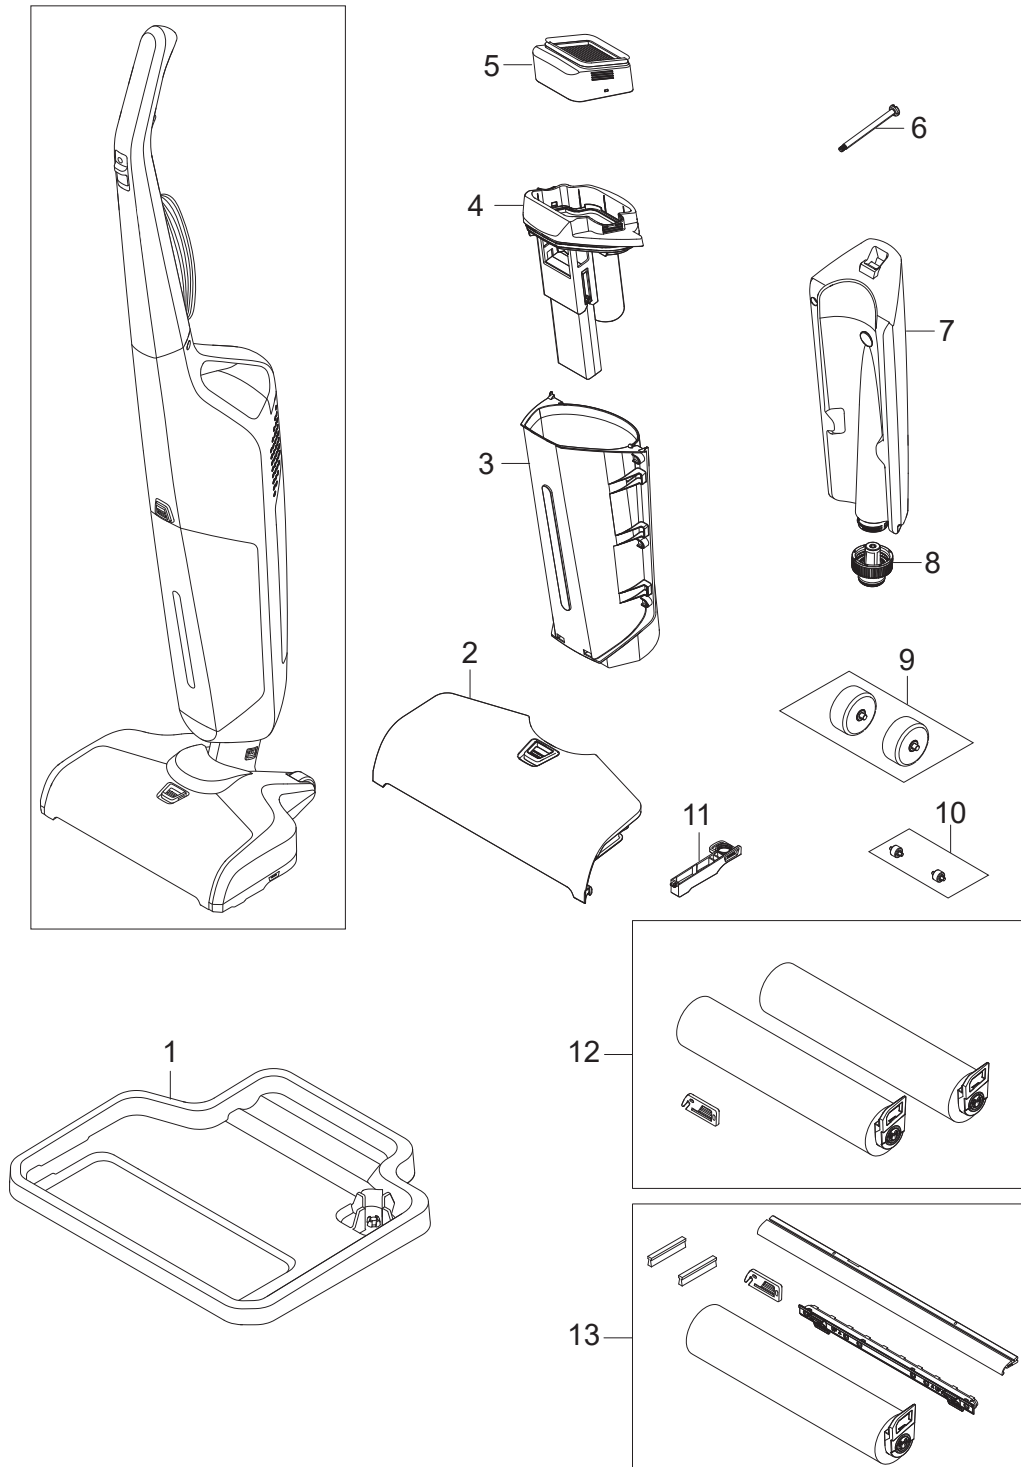

PARTS LIST

2019.10.08

TABLE OF CONTENTS

Overview1

Pos.	Artikel-Nr.	Menge	Variante	Notes
1	128389320	1	TRAY	
2	128389331	1	BRUSH COVER	
3	128389322	1	DIRTY WATER TANK	
4	128389323	1	SEPARATOR AND FLOAT	
5	128389324	1	FILTER	
6	128389325	1	BOLT	
7	128389326	1	CLEAN WATER TANK	
8	128389327	1	CLEAN WATER TANK CAP	
9	128389328	1	BIG WHEEL 2 PCS	
10	128389329	1	SMALL WHEELS 2 PCS	
11	128389330	2	SQUEEGEE RELEASE	
12	128351582	1	THE COMBI WASHER ACCESSORY KIT - 3	
13	128351581	1	THE COMBI WASHER ACCESSORY KIT - 6	