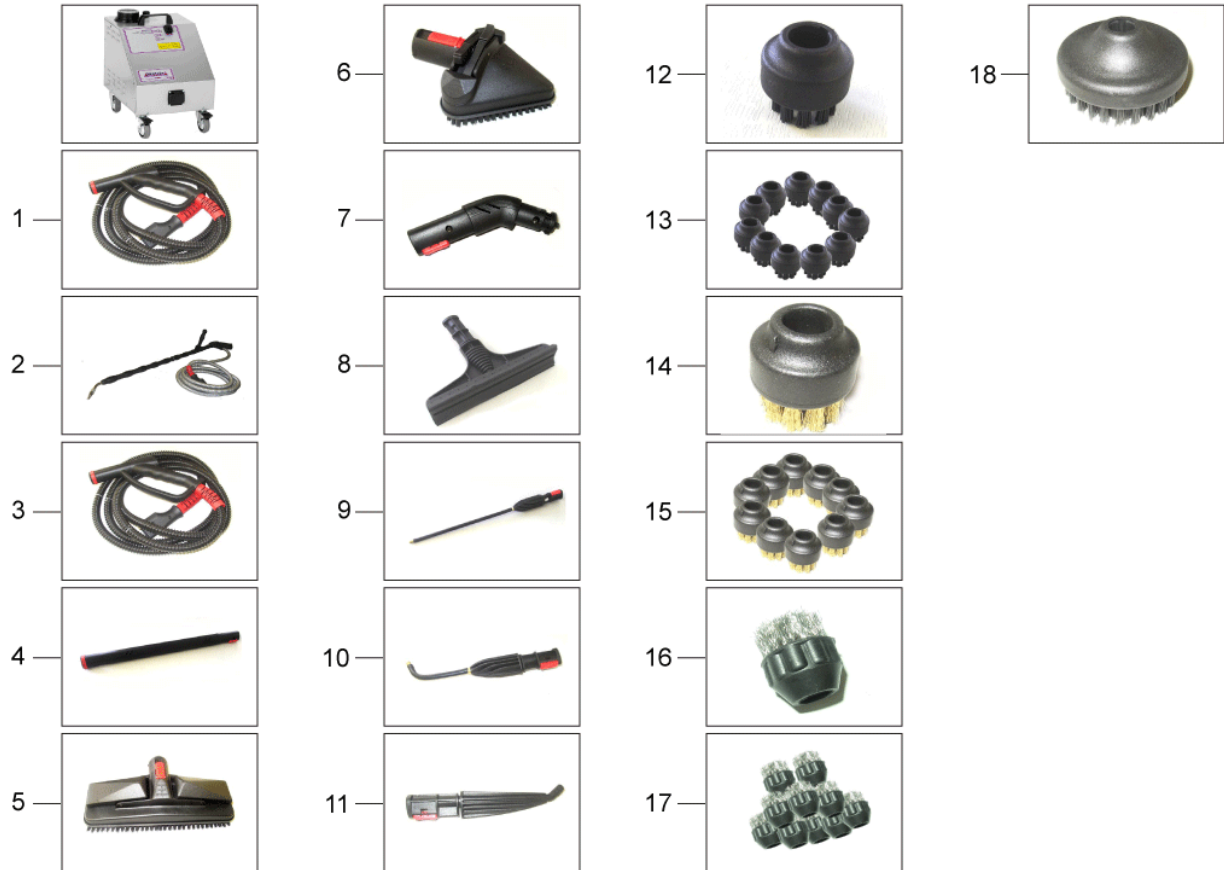

Pos.	Artikel-Nr.	Menge	Variante	Notes
01	450000056	1	MATRIX 4 METRE HOSE FOR STEAM ONLY	[1]
02	31000427	1	LANCE GUN STAINLESS STEEL INCL 4M HOSE	
03		1	Not available	
04	450000057	1	EXTENSION TUBE	[1]
05	450000058	1	FLOOR BRUSH	[1]
06	450000059	1	TRIANGULAR BRUSH	[1]
07	450000060	1	LARGE BRUSH ELBOW	
08	450000061	1	WINDOW SQUEEGEE	[1]
09	450000062	1	LONG NOZZLE	
10	450000063	1	CURVED NOZZLE	[1]
11	450000064	1	DETAIL BRUSH NOZZLE	[1]
12		1	Not available	
13	450000065	1	DETAIL NYLON BRUSH IN 10S	[1]
14		1	Not available	
15	450000066	1	DETAIL BRASS BRUSH IN 10S	[1]
16		1	Not available	
17		1	Not available	
18	450000067	1	55MM ROUND BRUSH	[1]

Part Notes:

[1] - PRUNED - NO REPLACEMENT