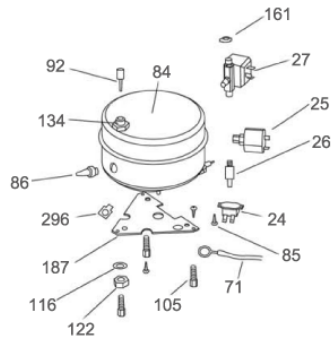

SO4500

Boiler Assembly