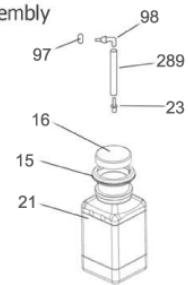

## Part Notes:

- [1] - NO LONGER AVAILABLE
- [2] - STOCK COVERS GUARANTEE
- [3] - ALTERNATIVE USE 31000244
- [4] - Screw M5x25
- [5] - Screw no 8x1
- [6] - Proof washer M5
- [7] - Adaptor 1/2" to 3/8"
- [8] - Front/top
- [9] - Back
- [10] - Side L
- [11] - Side R
- [12] - Bottle shelf
- [13] - Eath spade
- [14] - O-ring kit for front socket and extension tubes

SO4500

Auto Fill Pump

Switches & Electronics

Wheel Assembly

Bottle Assembly

Pos.	Artikel-Nr.	Menge	Variante	Notes
15		1	Bottle gasket	[1]
16	31000203	1	BLACK BOTTLE CAP	
21	31000205	1	5 LITRE BOTTLE 310-71144	
23		1	Clean filter trio	[2]
30	31000211	1	PUMP EX5 W/BRASS	
31	31000363	1	RUBBER MOUNTING AUTOFILL PUMP	
44	31000215	1	MAINS ON/OFF SWITCH W. LIGHT	
46	31000217	1	MAIN PCB POWER BOARD 4 BAR	
48	31000219	1	DISPLAY BOARD PCB W/RIBBON	
86	31000395	1	HOSE CONNECTOR 1/8 INCH	[3]
89	31000397	1	BRAIDED EPDM TUBE 5MM ID 10MM OD X 1M	
95		1	Elbow 1/8"	[4]
96	31000231	1	DEARAETOR DEA500 BRASS	
97	31000401	1	BOTTLE SEAL NUT	[5]
98	31000402	1	SPIGOT BOTTLE SEAL	
99	31000232	1	INLET RUBBER ELBOW	
104	31000407	1	SPACERS FOR MAIN BOARD M4	
113	31000408	1	CASTER NO BRAKE	
126	31000235	1	CASTOR WITH BRAKE	
128	31000236	1	INLINE WATER FILTER	
162	31000246	1	S/S M4 X 10MM ALLEN HEAD BOLTS	[3]
289		1	Tube 185mm long green	[6]
295	31000259	1	TUBE RELIEF 1 MTR	
297		1	Screw M6	[7]

## Part Notes:

- [1] - Bottle gasket
- [2] - Clean filter trio
- [3] - STOCK COVERS GUARANTEE
- [4] - Elbow 1/8"
- [5] - NO LONGER AVAILABLE
- [6] - Tube 185mm long green
- [7] - Screw M6

1

7

13

19

2

8