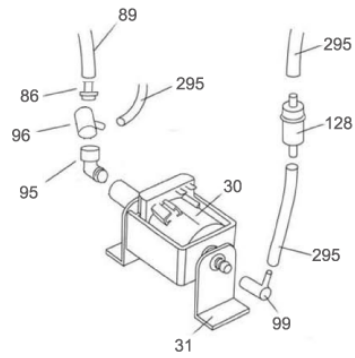

SO4500

Auto Fill Pump