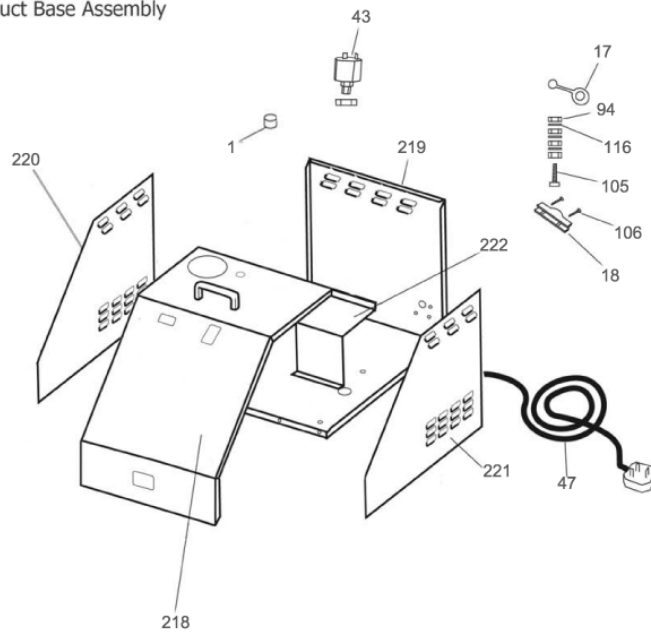

# TABLE OF CONTENTS

---

SO4500 (1).....	1
SO4500 (2).....	3
Single parts (1).....	5
Single parts (2).....	7
Single parts (3).....	9
Accessories.....	11

SO4500

Boiler Assembly

External Parts & Product Base Assembly

Hose Inlet Sockets

Pos.	Artikel-Nr.	Menge	Variante	Notes
01	31000201	1	1/4 INCH SPINDLE CONTROL KNOB	
17	31000204	1	HEYCO BUSH 01/11920/0	[1]
18	31000360	1	CORD CLAMP INT STR/RELIEF 01/22647/0	[1]
24	31000207	1	THERMAL CUT-OUT AND T-STAT 180/260	[2]
25	31000208	1	PRESSURE SWITCH	
26	31000209	1	RELEASE VALVE 11300 5/6 1/8BAR	
27	31000210	1	SOLENOID VALVE	
28	31000361	1	ILME FEMALE POWER SUPPLY	
43	31000214	1	AC LINE FILTER W/NUT AND WASHER	
47	31000218	1	CORD 3W 10M H05V2V2-F 1.5MM2 UK	[1]
71	31000383	1	LOOM 31 EARTH WIRE	
84	31000228	1	BOILER 1950W ELEMENT	
85	31000394	1	SCREW M4 X 6 PAN POZI TAPTITE	
86	31000395	1	HOSE CONNECTOR 1/8 INCH	[2]
92	31000230	1	WHITE DIPPER	[3]
94	31000400	1	NUT M5 HEX PRESSES BRASS 3MM	
105		1	Screw M5x25	[4]
106		1	Screw no 8x1	[5]
116		1	Proof washer M5	[6]
122	31000410	1	NUT M5 FOR BOILER	
134		1	Adaptor 1/2" to 3/8"	[7]
161	31000245	1	LEMON CLIP - 2 EARED CLAMP	
162	31000246	1	S/S M4 X 10MM ALLEN HEAD BOLTS	[2]
187	31000418	1	BOILER BRACKET 4 BAR BOILER	[1]
218		1	Front/top	[8]
219		1	Back	[9]
220		1	Side L	[10]
221		1	Side R	[11]
222		1	Bottle shelf	[12]
296		1	Eath spade	[13]
304	31000263	1	MATRIX STEAM AND VACUUM ACC KIT	[14]
305	31000264	1	FRONT SOCKET ASSY	[2]

## Part Notes:

- [1] - Bottle gasket
- [2] - Clean filter trio
- [3] - STOCK COVERS GUARANTEE
- [4] - Elbow 1/8"
- [5] - NO LONGER AVAILABLE
- [6] - Tube 185mm long green
- [7] - Screw M6

1

7

13

19

2

8