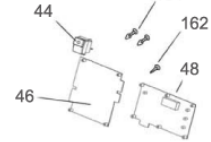

Switches & Electronics