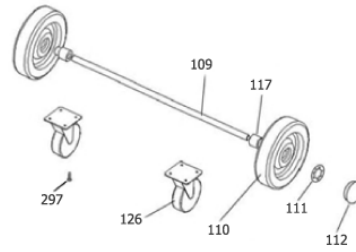

Part Notes:

- [1] - Hose adaptor grill
- [2] - STOCK COVERS GUARANTEE
- [3] - NO LONGER AVAILABLE
- [4] - Hose adaptor no grill
- [5] - Bottle gasket
- [6] - Adaptor clamp
- [7] - ALTERNATIVE USE 31000244
- [8] - Screw M5x25
- [9] - Screw no.8x1
- [10] - Proof washer M5
- [11] - Adaptor 1/2" to 3/8"
- [12] - Bottle shelf
- [13] - Tank shelf
- [14] - Middle plate
- [15] - Wheel bracket, included in kit 31000999
- [16] - Frame support front/back
- [17] - Frame support Left/right
- [18] - Front cover
- [19] - Back panel
- [20] - Side plate Left
- [21] - Side plate right
- [22] - Screw 8x5/8"
- [23] - Earth spade
- [24] - O-ring kit for front socket and extension tubes

SDV4500

Auto Fill Pump

Wheel Assembly

Detergent Pump

Water Filter Assembly

Varisteam Assembly

Motor Assembly

Pos.	Artikel-Nr.	Menge	Variante	Notes
00	31000999	1	BACK WHEEL ASSEMBLY	[1]
03		1	Motor cover	[2]
05		1	Motor housing	[3]
07		1	Motor base	[4]
30	31000211	1	PUMP EX5 W/BRASS	
31	31000363	1	RUBBER MOUNTING AUTOFILL PUMP	
32	31000212	1	MOTOR 850W	
41	31000213	1	WATER FILTRATION ASSY	
86	31000395	1	HOSE CONNECTOR 1/8 INCH	[5]
88	31000229	1	VARI STEAM VALVE	
89	31000397	1	BRAIDED EPDM TUBE 5MM ID 10MM OD X 1M	
90		1	T-piece 1/8	[6]
95		1	Elbow 1/8"	[7]
96	31000231	1	DEARAETOR DEA500 BRASS	
99	31000232	1	INLET RUBBER ELBOW	
109		1	Axle bar, included in kit 31000999	[8]
110		1	Wheel W150-PA.PU, included in kit 31000999	[9]
111		1	Star washer, included in kit 31000999	[10]
112		1	Starlock, included in kit 31000999	[11]
117		1	Wheel bushing, included in kit 31000999	[12]
118	31000234	1	FILTER SOCK	
126	31000235	1	CASTOR WITH BRAKE	
128	31000236	1	INLINE WATER FILTER	
161	31000245	1	LEMON CLIP - 2 EARED CLAMP	
224		1	Screw 10x3/4"	[13]
254	31000421	1	32MM HOSE X 205MM WITH CUFF	
285		1	Top motor gasket	[14]
286	31000432	1	MIDDLE MOTOR GASKET	
287	31000433	1	BOTTOM MOTOR GASKET	
295	31000259	1	TUBE RELIEF 1 MTR	
297		1	Screw M6 hex. flange x20mm	[15]