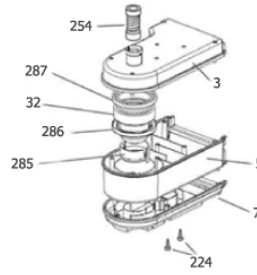

SDV4500

Auto Fill Pump

Wheel Assembly

Detergent Pump

Water Filter Assembly

Varisteam Assembly

Motor Assembly

Pos.	Artikel-Nr.	Menge	Variante	Notes
00	31000999	1	BACK WHEEL ASSEMBLY	[1]
03		1	Motor cover	[2]
05		1	Motor housing	[3]
07		1	Motor base	[4]
30	31000211	1	PUMP EX5 W/BRASS	
31	31000363	1	RUBBER MOUNTING AUTOFILL PUMP	
32	31000212	1	MOTOR 850W	
41	31000213	1	WATER FILTRATION ASSY	
86	31000395	1	HOSE CONNECTOR 1/8 INCH	[5]
88	31000229	1	VARI STEAM VALVE	
89	31000397	1	BRAIDED EPDM TUBE 5MM ID 10MM OD X 1M	
90		1	T-piece 1/8	[6]
95		1	Elbow 1/8"	[7]
96	31000231	1	DEARAETOR DEA500 BRASS	
99	31000232	1	INLET RUBBER ELBOW	
109		1	Axle bar, included in kit 31000999	[8]
110		1	Wheel W150-PA.PU, included in kit 31000999	[9]
111		1	Star washer, included in kit 31000999	[10]
112		1	Starlock, included in kit 31000999	[11]
117		1	Wheel bushing, included in kit 31000999	[12]
118	31000234	1	FILTER SOCK	
126	31000235	1	CASTOR WITH BRAKE	
128	31000236	1	INLINE WATER FILTER	
161	31000245	1	LEMON CLIP - 2 EARED CLAMP	
224		1	Screw 10x3/4"	[13]
254	31000421	1	32MM HOSE X 205MM WITH CUFF	
285		1	Top motor gasket	[14]
286	31000432	1	MIDDLE MOTOR GASKET	
287	31000433	1	BOTTOM MOTOR GASKET	
295	31000259	1	TUBE RELIEF 1 MTR	
297		1	Screw M6 hex. flange x20mm	[15]

Part Notes:

- [1] - Contains position 109-112 117
- [2] - Motor cover
- [3] - Motor housing
- [4] - Motor base
- [5] - STOCK COVERS GUARANTEE
- [6] - T-piece 1/8
- [7] - Elbow 1/8"
- [8] - Axle bar, included in kit 31000999
- [9] - Wheel W150-PA.PU, included in kit 31000999
- [10] - Star washer, included in kit 31000999
- [11] - Starlock, included in kit 31000999
- [12] - Wheel bushing, included in kit 31000999
- [13] - Screw 10x3/4"
- [14] - Top motor gasket
- [15] - Screw M6 hex. flange x20mm