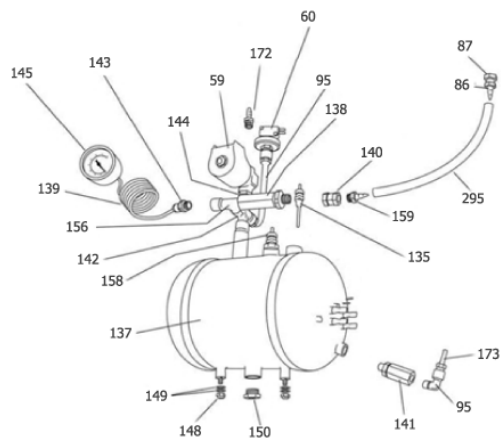

Part Notes:

- [1] - Contains position 109-112 117
- [2] - Motor cover
- [3] - Motor housing
- [4] - Motor base
- [5] - STOCK COVERS GUARANTEE
- [6] - T-piece 1/8
- [7] - Elbow 1/8"
- [8] - Axle bar, included in kit 31000999
- [9] - Wheel W150-PA.PU, included in kit 31000999
- [10] - Star washer, included in kit 31000999
- [11] - Starlock, included in kit 31000999
- [12] - Wheel bushing, included in kit 31000999
- [13] - Screw 10x3/4"
- [14] - Top motor gasket
- [15] - Screw M6 hex. flange x20mm

Part Notes:

- [1] - Hose adaptor grill
- [2] - STOCK COVERS GUARANTEE
- [3] - NO LONGER AVAILABLE
- [4] - Hose adaptor no grill
- [5] - Adaptor clamp
- [6] - Screw M5x25
- [7] - Screw no 8x1
- [8] - Proof washer M5
- [9] - Tank shelf
- [10] - Middle plate
- [11] - Wheel bracket, included in kit 31000999
- [12] - Frame support front/back
- [13] - Frame support left/right
- [14] - Back
- [15] - Front

- [16] - Bottle shelf
- [17] - Side plate Left
- [18] - Side plate right
- [19] - Screw 8x5/8"
- [20] - O-ring kit for front socket and extension tubes

SDV8000

Bottle Assembly

Detergent Bottle Assembly

Boiler Assembly

Part Notes:

- [1] - Bottle gasket
- [2] - Wire tie 100mm natural
- [3] - STOCK COVERS GUARANTEE
- [4] - NO LONGER AVAILABLE
- [5] - Elbow 1/8"
- [6] - Manifold 1/4"
- [7] - Cross piece 1/4"
- [8] - Adaptor 1/4" - 1/8"
- [9] - Conical extension 1/4"
- [10] - Locknut M6
- [11] - Washer M6 25mm
- [12] - Elbow 1/4" braided
NO LONGER AVAILABLE
- [13] - Male quick coupling socket
NO LONGER AVAILABLE
- [14] - Female quick coupling plug
NO LONGER AVAILABLE
- [15] - T-piece 1/4"
- [16] - Hose tail 1/4" 6mm