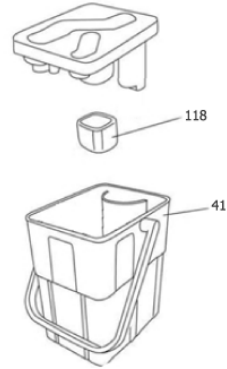

Water Filter Assembly