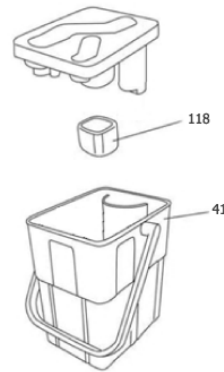

Water Filter Assembly