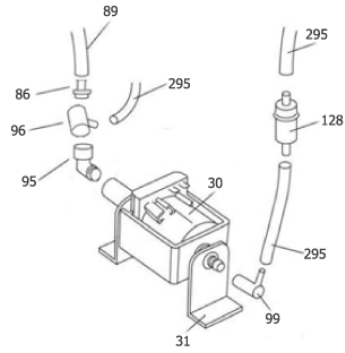

SDV4500

Auto Fill Pump