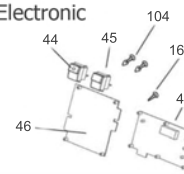

SDV4500

Boiler Assembly

Bottle Assembly

Switches & Electronic

External Parts & Product Base Assembly

Hose Inlet Sockets

Pos.	Artikel-Nr.	Menge	Variante	Notes
01	31000201	1	1/4 INCH SPINDLE CONTROL KNOB	
08		1	Hose adaptor grill	[1]
09	31000356	1	HOSE ADAPTOR SEAL	
10	31000357	1	SEAL SUCTION SOCKET 2846	[2]
11	31000358	1	SOCKEL ADAPTOR	[3]
13		1	Hose adaptor no grill	[4]
14	31000202	1	2.5L BOTTLE	
15		1	Bottle gasket	[5]
16	31000203	1	BLACK BOTTLE CAP	
17	31000204	1	HEYCO BUSH 01/11920/0	[3]
18	31000360	1	CORD CLAMP INT STR/RELIEF 01/22647/0	[3]
19		1	Adaptor clamp	[6]
23	31000206	1	CLEAN FILTER TRIO	
24	31000207	1	THERMAL CUT-OUT AND T-STAT 180/260	[2]
25	31000208	1	PRESSURE SWITCH	
26	31000209	1	RELEASE VALVE 11300 5/6 1/8BAR	
27	31000210	1	SOLENOID VALVE	
28	31000361	1	ILME FEMALE POWER SUPPLY	
43	31000214	1	AC LINE FILTER W/NUT AND WASHER	
44	31000215	1	MAINS ON/OFF SWITCH W. LIGHT	
45	31000216	1	HANDLE CONTROL SWITCH	[3]
46	31000217	1	MAIN PCB POWER BOARD 4 BAR	
47	31000218	1	CORD 3W 10M H05V2V2-F 1.5MM2 UK	[3]
48	31000219	1	DISPLAY BOARD PCB W/RIBBON	
71	31000383	1	LOOM 31 EARTH WIRE	
84	31000228	1	BOILER 1950W ELEMENT	
85	31000394	1	SCREW M4 X 6 PAN POZI TAPTITE	
86	31000395	1	HOSE CONNECTOR 1/8 INCH	[2]
92	31000230	1	WHITE DIPPER	[7]
93	31000399	1	SCREW M4 X 25 PAN POZI	
94	31000400	1	NUT M5 HEX PRESSES BRASS 3MM	
97	31000401	1	BOTTLE SEAL NUT	[3]
98	31000402	1	SPIGOT BOTTLE SEAL	
100	31000403	1	SUCTION SOCKET ASSY	
101	31000404	1	GASKET	[2]
104	31000407	1	SPACERS FOR MAIN BOARD M4	
105		1	Screw M5x25	[8]
106		1	Screw no.8x1	[9]
108	31000233	1	PLASTIC HANDLE WINGNUT 34723	
116		1	Proof washer M5	[10]
121	31000409	1	BOLT M5 FOR BOILER	
122	31000410	1	NUT M5 FOR BOILER	
134		1	Adaptor 1/2" to 3/8"	[11]
161	31000245	1	LEMON CLIP - 2 EARED CLAMP	
162	31000246	1	S/S M4 X 10MM ALLEN HEAD BOLTS	[2]
182		1	Bottle shelf	[12]
183		1	Tank shelf	[13]
184	31000254	1	TURBULAR HANDLE	
185		1	Middle plate	[14]
186		1	Wheel bracket, included in kit 31000999	[15]
187	31000418	1	BOILER BRACKET 4 BAR BOILER	[3]
189		1	Frame support front/back	[16]
190		1	Frame support Left/right	[17]
192		1	Front cover	[18]
193		1	Back panel	[19]
194	31000419	1	FILTER DOOR STAINLESS STEEL	
195		1	Side plate Left	[20]
196		1	Side plate right	[21]
225		1	Screw 8x5/8"	[22]