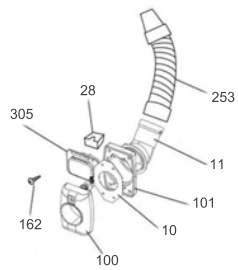

SDV4500

Boiler Assembly

Bottle Assembly

Switches & Electronic

External Parts & Product Base Assembly

Hose Inlet Sockets

Pos.	Artikel-Nr.	Menge	Variante	Notes
01	31000201	1	1/4 INCH SPINDLE CONTROL KNOB	
08		1	Hose adaptor grill	[1]
09	31000356	1	HOSE ADAPTOR SEAL	
10	31000357	1	SEAL SUCTION SOCKET 2846	[2]
11	31000358	1	SOCKEL ADAPTOR	[3]
13		1	Hose adaptor no grill	[4]
14	31000202	1	2.5L BOTTLE	
15		1	Bottle gasket	[5]
16	31000203	1	BLACK BOTTLE CAP	
17	31000204	1	HEYCO BUSH 01/11920/0	[3]
18	31000360	1	CORD CLAMP INT STR/RELIEF 01/22647/0	[3]
19		1	Adaptor clamp	[6]
23	31000206	1	CLEAN FILTER TRIO	
24	31000207	1	THERMAL CUT-OUT AND T-STAT 180/260	[2]
25	31000208	1	PRESSURE SWITCH	
26	31000209	1	RELEASE VALVE 11300 5/6 1/8BAR	
27	31000210	1	SOLENOID VALVE	
28	31000361	1	ILME FEMALE POWER SUPPLY	
43	31000214	1	AC LINE FILTER W/NUT AND WASHER	
44	31000215	1	MAINS ON/OFF SWITCH W. LIGHT	
45	31000216	1	HANDLE CONTROL SWITCH	[3]
46	31000217	1	MAIN PCB POWER BOARD 4 BAR	
47	31000218	1	CORD 3W 10M H05V2V2-F 1.5MM2 UK	[3]
48	31000219	1	DISPLAY BOARD PCB W/RIBBON	
71	31000383	1	LOOM 31 EARTH WIRE	
84	31000228	1	BOILER 1950W ELEMENT	
85	31000394	1	SCREW M4 X 6 PAN POZI TAPTITE	
86	31000395	1	HOSE CONNECTOR 1/8 INCH	[2]
92	31000230	1	WHITE DIPPER	[7]
93	31000399	1	SCREW M4 X 25 PAN POZI	
94	31000400	1	NUT M5 HEX PRESSES BRASS 3MM	
97	31000401	1	BOTTLE SEAL NUT	[3]
98	31000402	1	SPIGOT BOTTLE SEAL	
100	31000403	1	SUCTION SOCKET ASSY	
101	31000404	1	GASKET	[2]
104	31000407	1	SPACERS FOR MAIN BOARD M4	
105		1	Screw M5x25	[8]
106		1	Screw no.8x1	[9]
108	31000233	1	PLASTIC HANDLE WINGNUT 34723	
116		1	Proof washer M5	[10]
121	31000409	1	BOLT M5 FOR BOILER	
122	31000410	1	NUT M5 FOR BOILER	
134		1	Adaptor 1/2" to 3/8"	[11]
161	31000245	1	LEMON CLIP - 2 EARED CLAMP	
162	31000246	1	S/S M4 X 10MM ALLEN HEAD BOLTS	[2]
182		1	Bottle shelf	[12]
183		1	Tank shelf	[13]
184	31000254	1	TURBULAR HANDLE	
185		1	Middle plate	[14]
186		1	Wheel bracket, included in kit 31000999	[15]
187	31000418	1	BOILER BRACKET 4 BAR BOILER	[3]
189		1	Frame support front/back	[16]
190		1	Frame support Left/right	[17]
192		1	Front cover	[18]
193		1	Back panel	[19]
194	31000419	1	FILTER DOOR STAINLESS STEEL	
195		1	Side plate Left	[20]
196		1	Side plate right	[21]
225		1	Screw 8x5/8"	[22]