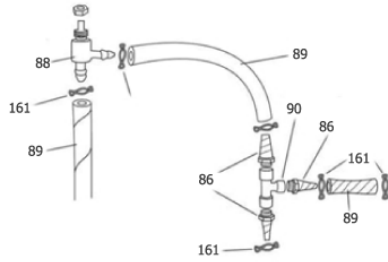

SDV4500

Auto Fill Pump

Wheel Assembly

Detergent Pump

Water Filter Assembly

Varisteam Assembly

Motor Assembly

Pos.	Artikel-Nr.	Menge	Variante	Notes
00	31000999	1	BACK WHEEL ASSEMBLY	[1]
03		1	Motor cover	[2]
05		1	Motor housing	[3]
07		1	Motor base	[4]
30	31000211	1	PUMP EX5 W/BRASS	
31	31000363	1	RUBBER MOUNTING AUTOFILL PUMP	
32	31000212	1	MOTOR 850W	
41	31000213	1	WATER FILTRATION ASSY	
86	31000395	1	HOSE CONNECTOR 1/8 INCH	[5]
88	31000229	1	VARI STEAM VALVE	
89	31000397	1	BRAIDED EPDM TUBE 5MM ID 10MM OD X 1M	
90		1	T-piece 1/8	[6]
95		1	Elbow 1/8"	[7]
96	31000231	1	DEARAETOR DEA500 BRASS	
99	31000232	1	INLET RUBBER ELBOW	
109		1	Axle bar, included in kit 31000999	[8]
110		1	Wheel W150-PA.PU, included in kit 31000999	[9]
111		1	Star washer, included in kit 31000999	[10]
112		1	Starlock, included in kit 31000999	[11]
117		1	Wheel bushing, included in kit 31000999	[12]
118	31000234	1	FILTER SOCK	
126	31000235	1	CASTOR WITH BRAKE	
128	31000236	1	INLINE WATER FILTER	
161	31000245	1	LEMON CLIP - 2 EARED CLAMP	
224		1	Screw 10x3/4"	[13]
254	31000421	1	32MM HOSE X 205MM WITH CUFF	
285		1	Top motor gasket	[14]
286	31000432	1	MIDDLE MOTOR GASKET	
287	31000433	1	BOTTOM MOTOR GASKET	
295	31000259	1	TUBE RELIEF 1 MTR	
297		1	Screw M6 hex. flange x20mm	[15]

Part Notes:

- [1] - Contains position 109-112 117
- [2] - Motor cover
- [3] - Motor housing
- [4] - Motor base
- [5] - STOCK COVERS GUARANTEE
- [6] - T-piece 1/8
- [7] - Elbow 1/8"
- [8] - Axle bar, included in kit 31000999
- [9] - Wheel W150-PA.PU, included in kit 31000999
- [10] - Star washer, included in kit 31000999
- [11] - Starlock, included in kit 31000999
- [12] - Wheel bushing, included in kit 31000999
- [13] - Screw 10x3/4"
- [14] - Top motor gasket
- [15] - Screw M6 hex. flange x20mm