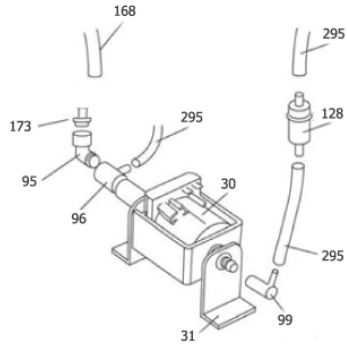

SDV8000

Auto Fill Pump