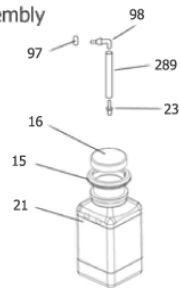

SDV8000

Bottle Assembly