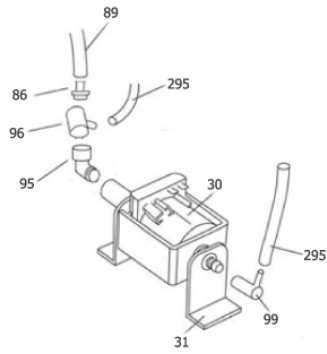

SDV4500

Auto Fill Pump

Wheel Assembly

Detergent Pump

Water Filter Assembly

Varisteam Assembly

Motor Assembly

Pos.	Artikel-Nr.	Menge	Variante	Notes
00	31000999	1	BACK WHEEL ASSEMBLY	[1]
03		1	Motor cover	[2]
05		1	Motor housing	[3]
07		1	Motor base	[4]
30	31000211	1	PUMP EX5 W/BRASS	
31	31000363	1	RUBBER MOUNTING AUTOFILL PUMP	
32	31000212	1	MOTOR 850W	
41	31000213	1	WATER FILTRATION ASSY	
86	31000395	1	HOSE CONNECTOR 1/8 INCH	[5]
88	31000229	1	VARI STEAM VALVE	
89	31000397	1	BRAIDED EPDM TUBE 5MM ID 10MM OD X 1M	
90		1	T-piece 1/8	[6]
95		1	Elbow 1/8"	[7]
96	31000231	1	DEARAETOR DEA500 BRASS	
99	31000232	1	INLET RUBBER ELBOW	
109		1	Axle bar, included in kit 31000999	[8]
110		1	Wheel W150-PA.PU, included in kit 31000999	[9]
111		1	Star washer, included in kit 31000999	[10]
112		1	Starlock, included in kit 31000999	[11]
117		1	Wheel bushing, included in kit 31000999	[12]
118	31000234	1	FILTER SOCK	
126	31000235	1	CASTOR WITH BRAKE	
128	31000236	1	INLINE WATER FILTER	
161	31000245	1	LEMON CLIP - 2 EARED CLAMP	
224		1	Screw 10x3/4"	[13]
254	31000421	1	32MM HOSE X 205MM WITH CUFF	
285		1	Top motor gasket	[14]
286	31000432	1	MIDDLE MOTOR GASKET	
287	31000433	1	BOTTOM MOTOR GASKET	
295	31000259	1	TUBE RELIEF 1 MTR	
297		1	Screw M6 hex. flange x20mm	[15]

Part Notes:

- [1] - Contains position 109-112 117
- [2] - Motor cover
- [3] - Motor housing
- [4] - Motor base
- [5] - STOCK COVERS GUARANTEE
- [6] - T-piece 1/8
- [7] - Elbow 1/8"
- [8] - Axle bar, included in kit 31000999
- [9] - Wheel W150-PA.PU, included in kit 31000999
- [10] - Star washer, included in kit 31000999
- [11] - Starlock, included in kit 31000999
- [12] - Wheel bushing, included in kit 31000999
- [13] - Screw 10x3/4"
- [14] - Top motor gasket
- [15] - Screw M6 hex. flange x20mm