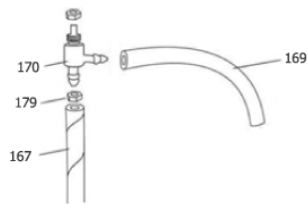

Varisteam Assembly