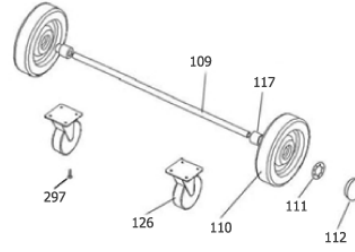

Wheel Assembly