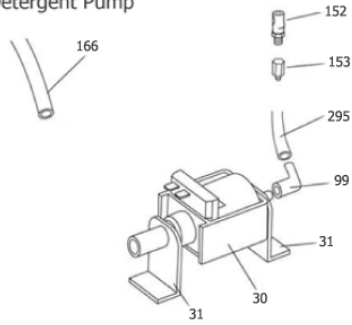

Part Notes:

- [1] - Bottle gasket
- [2] - Wire tie 100mm natural
- [3] - STOCK COVERS GUARANTEE
- [4] - NO LONGER AVAILABLE
- [5] - Elbow 1/8"
- [6] - Manifold 1/4"
- [7] - Cross piece 1/4"
- [8] - Adaptor 1/4" - 1/8"
- [9] - Conical extension 1/4"
- [10] - Locknut M6
- [11] - Washer M6 25mm
- [12] - Elbow 1/4" braided
NO LONGER AVAILABLE
- [13] - Male quick coupling socket
NO LONGER AVAILABLE
- [14] - Female quick coupling plug
NO LONGER AVAILABLE
- [15] - T-piece 1/4"
- [16] - Hose tail 1/4" 6mm

- [17] - Male coupling 1/4" 6mm
- [18] - Male coupling 1/8" 6mm

SDV8000

Auto Fill Pump

Wheel Assembly

Detergent Pump

Water Filter Assembly

Varisteam Assembly

Motor Assembly

Part Notes:

- [1] - Contains position 109-112 117
- [2] - Motor cover
- [3] - Motor housing
- [4] - Motor base
- [5] - Elbow 1/8"
- [6] - Axle bar, included in kit 31000999
- [7] - Wheel W150-PA-P, included in kit 31000999
- [8] - Star washer, included in kit 31000999
- [9] - Starlock, included in kit 31000999
- [10] - Wheel bushing, included in kit 31000999
- [11] - Male quick coupling sockeet
- [12] - Female quick coupling 1/4" plug
- [13] - Tee/Detergent pump copper pipe
- [14] - Solenoid/varisteam copper pipe
- [15] - Autofill/boiler copper pipe
- [16] - Varisteam/tee copper pipe
- [17] - Male coupling 1/8" 6mm
- [18] - Screw 10*3/4"
- [19] - Top motor gasket
- [20] - Middle motor gasket
- [21] - Bottom motor gasket
- [22] - Screw M6 hex. flange x20mm