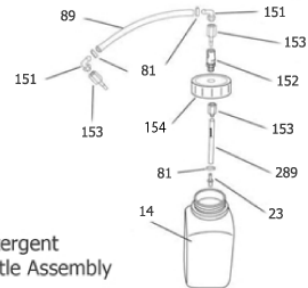

Part Notes:

- [1] - Hose adaptor grill
- [2] - STOCK COVERS GUARANTEE
- [3] - NO LONGER AVAILABLE
- [4] - Hose adaptor no grill
- [5] - Adaptor clamp
- [6] - Screw M5x25
- [7] - Screw no 8x1
- [8] - Proof washer M5
- [9] - Tank shelf
- [10] - Middle plate
- [11] - Wheel bracket, included in kit 31000999
- [12] - Frame support front/back
- [13] - Frame support left/right
- [14] - Back
- [15] - Front

- [16] - Bottle shelf
- [17] - Side plate Left
- [18] - Side plate right
- [19] - Screw 8x5/8"
- [20] - O-ring kit for front socket and extension tubes

SDV8000

Bottle Assembly

Detergent Bottle Assembly

Boiler Assembly

Part Notes:

- [1] - Bottle gasket
- [2] - Wire tie 100mm natural
- [3] - STOCK COVERS GUARANTEE
- [4] - NO LONGER AVAILABLE
- [5] - Elbow 1/8"
- [6] - Manifold 1/4"
- [7] - Cross piece 1/4"
- [8] - Adaptor 1/4" - 1/8"
- [9] - Conical extension 1/4"
- [10] - Locknut M6
- [11] - Washer M6 25mm
- [12] - Elbow 1/4" braided
NO LONGER AVAILABLE
- [13] - Male quick coupling socket
NO LONGER AVAILABLE
- [14] - Female quick coupling plug
NO LONGER AVAILABLE
- [15] - T-piece 1/4"
- [16] - Hose tail 1/4" 6mm