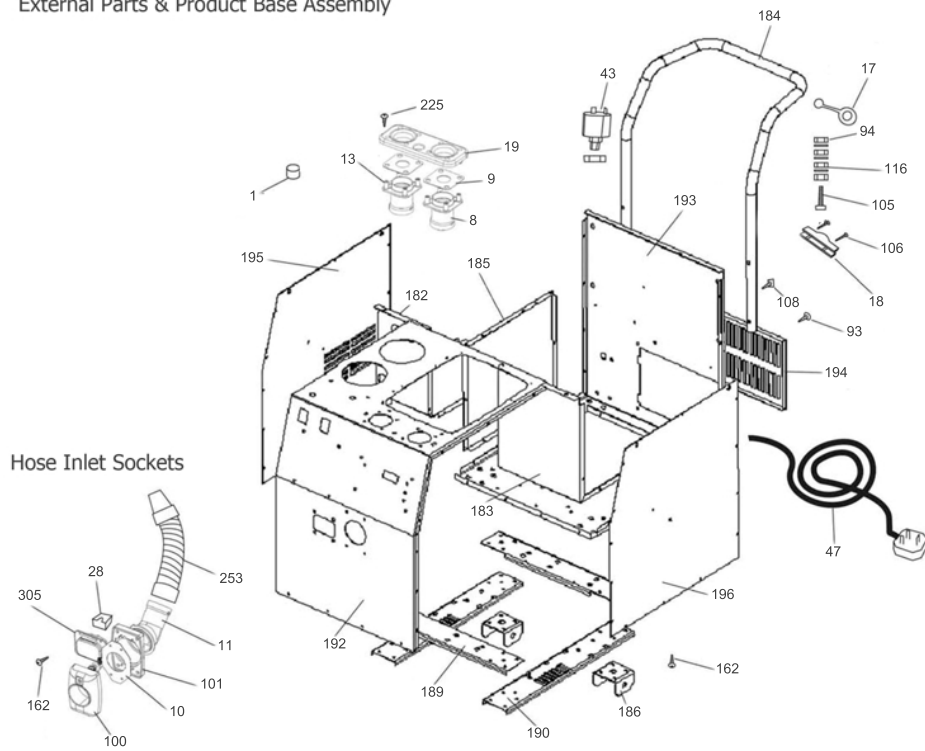

SDV4500

Boiler Assembly

Bottle Assembly

Switches & Electronic

External Parts & Product Base Assembly

Hose Inlet Sockets

Pos.	Artikel-Nr.	Menge	Variante	Notes
01	31000201	1	1/4 INCH SPINDLE CONTROL KNOB	
08		1	Hose adaptor grill	[1]
09	31000356	1	HOSE ADAPTOR SEAL	
10	31000357	1	SEAL SUCTION SOCKET 2846	[2]
11	31000358	1	SOCKEL ADAPTOR	[3]
13		1	Hose adaptor no grill	[4]
14	31000202	1	2.5L BOTTLE	
15		1	Bottle gasket	[5]
16	31000203	1	BLACK BOTTLE CAP	
17	31000204	1	HEYCO BUSH 01/11920/0	[3]
18	31000360	1	CORD CLAMP INT STR/RELIEF 01/22647/0	[3]
19		1	Adaptor clamp	[6]
23	31000206	1	CLEAN FILTER TRIO	
24	31000207	1	THERMAL CUT-OUT AND T-STAT 180/260	[2]
25	31000208	1	PRESSURE SWITCH	
26	31000209	1	RELEASE VALVE 11300 5/6 1/8BAR	
27	31000210	1	SOLENOID VALVE	
28	31000361	1	ILME FEMALE POWER SUPPLY	
43	31000214	1	AC LINE FILTER W/NUT AND WASHER	
44	31000215	1	MAINS ON/OFF SWITCH W. LIGHT	
45	31000216	1	HANDLE CONTROL SWITCH	[3]
46	31000217	1	MAIN PCB POWER BOARD 4 BAR	
47	31000218	1	CORD 3W 10M H05V2V2-F 1.5MM2 UK	[3]
48	31000219	1	DISPLAY BOARD PCB W/RIBBON	
71	31000383	1	LOOM 31 EARTH WIRE	
84	31000228	1	BOILER 1950W ELEMENT	
85	31000394	1	SCREW M4 X 6 PAN POZI TAPTITE	
86	31000395	1	HOSE CONNECTOR 1/8 INCH	[2]
92	31000230	1	WHITE DIPPER	[7]
93	31000399	1	SCREW M4 X 25 PAN POZI	
94	31000400	1	NUT M5 HEX PRESSES BRASS 3MM	
97	31000401	1	BOTTLE SEAL NUT	[3]
98	31000402	1	SPIGOT BOTTLE SEAL	
100	31000403	1	SUCTION SOCKET ASSY	
101	31000404	1	GASKET	[2]
104	31000407	1	SPACERS FOR MAIN BOARD M4	
105		1	Screw M5x25	[8]
106		1	Screw no.8x1	[9]
108	31000233	1	PLASTIC HANDLE WINGNUT 34723	
116		1	Proof washer M5	[10]
121	31000409	1	BOLT M5 FOR BOILER	
122	31000410	1	NUT M5 FOR BOILER	
134		1	Adaptor 1/2" to 3/8"	[11]
161	31000245	1	LEMON CLIP - 2 EARED CLAMP	
162	31000246	1	S/S M4 X 10MM ALLEN HEAD BOLTS	[2]
182		1	Bottle shelf	[12]
183		1	Tank shelf	[13]
184	31000254	1	TURBULAR HANDLE	
185		1	Middle plate	[14]
186		1	Wheel bracket, included in kit 31000999	[15]
187	31000418	1	BOILER BRACKET 4 BAR BOILER	[3]
189		1	Frame support front/back	[16]
190		1	Frame support Left/right	[17]
192		1	Front cover	[18]
193		1	Back panel	[19]
194	31000419	1	FILTER DOOR STAINLESS STEEL	
195		1	Side plate Left	[20]
196		1	Side plate right	[21]
225		1	Screw 8x5/8"	[22]