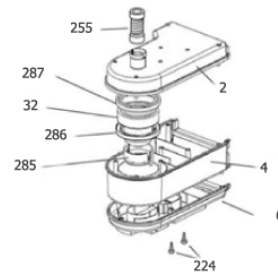

Part Notes:

- [1] - Bottle gasket
- [2] - Wire tie 100mm natural
- [3] - STOCK COVERS GUARANTEE
- [4] - NO LONGER AVAILABLE
- [5] - Elbow 1/8"
- [6] - Manifold 1/4"
- [7] - Cross piece 1/4"
- [8] - Adaptor 1/4" - 1/8"
- [9] - Conical extension 1/4"
- [10] - Locknut M6
- [11] - Washer M6 25mm
- [12] - Elbow 1/4" braided
NO LONGER AVAILABLE
- [13] - Male quick coupling socket
NO LONGER AVAILABLE
- [14] - Female quick coupling plug
NO LONGER AVAILABLE
- [15] - T-piece 1/4"
- [16] - Hose tail 1/4" 6mm

- [17] - Male coupling 1/4" 6mm
- [18] - Male coupling 1/8" 6mm

SDV8000

Auto Fill Pump

Wheel Assembly

Detergent Pump

Water Filter Assembly

Varisteam Assembly

Motor Assembly