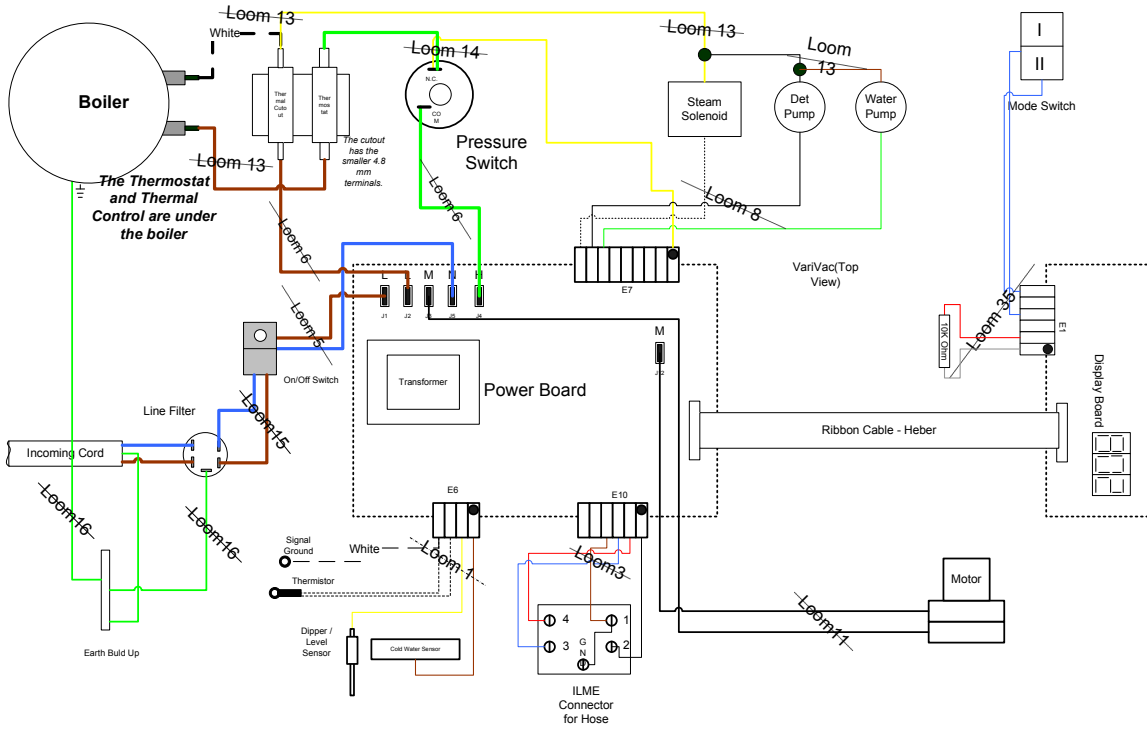

Pos.	Artikel-Nr.	Menge	Variante	Notes
01	450000045	1	HOSE STEAM VAC AND DETERGENT	[1]
02	450000046	1	150MM STEAM AND VAC NOZZLE	[1]
03	450000047	1	150MM STEAM AND VAC BRUSH	[1]
04	450000048	1	150MM STEAM AND VAC SQUEEGEE	[1]
05	450000050	1	LONG STEAM LANCE	[1]
06	450000051	1	SHORT STEAM LANCE	[1]
07	450000052	1	SHORT STEAM LANCE IN PLASTIC	[1]
08	450000053	1	STEAM AND VACUUM GULPER NOZZLE	
09	450000054	1	95 MM TRIANGULAR BRUSH	[1]
10	450000055	1	ICE SCRAPER	
11	450000056	1	MATRIX 4 METRE HOSE FOR STEAM ONLY	[1]
12	31000428	1	SWITCH	
12	31000427	1	LANCE GUN STAINLESS STEEL INCL 4M HOSE	
13		1	Not available	
13	31000429	1	SWITCH PROTECTION COVER	
14	450000057	1	EXTENSION TUBE	[1]
15	450000058	1	FLOOR BRUSH	[1]
16	450000059	1	TRIANGULAR BRUSH	[1]
17	450000060	1	LARGE BRUSH ELBOW	
18	450000061	1	WINDOW SQUEEGEE	[1]
19	450000062	1	LONG NOZZLE	
20	450000063	1	CURVED NOZZLE	[1]
21	450000064	1	DETAIL BRUSH NOZZLE	[1]
22		1	Not available	
23	450000065	1	DETAIL NYLON BRUSH IN 10S	[1]
24		1	Not available	
25	450000066	1	DETAIL BRASS BRUSH IN 10S	[1]
26		1	Not available	
27		1	Not available	
28	450000067	1	55MM ROUND BRUSH	[1]

Part Notes:

[1] - PRUNED - NO REPLACEMENT

\\Gblnts4001\shared files\Engineering\Steam Vac\PCB

Rev 2 Monday, 07 December 2009

4Bar_SteamVac Wiring Rev2