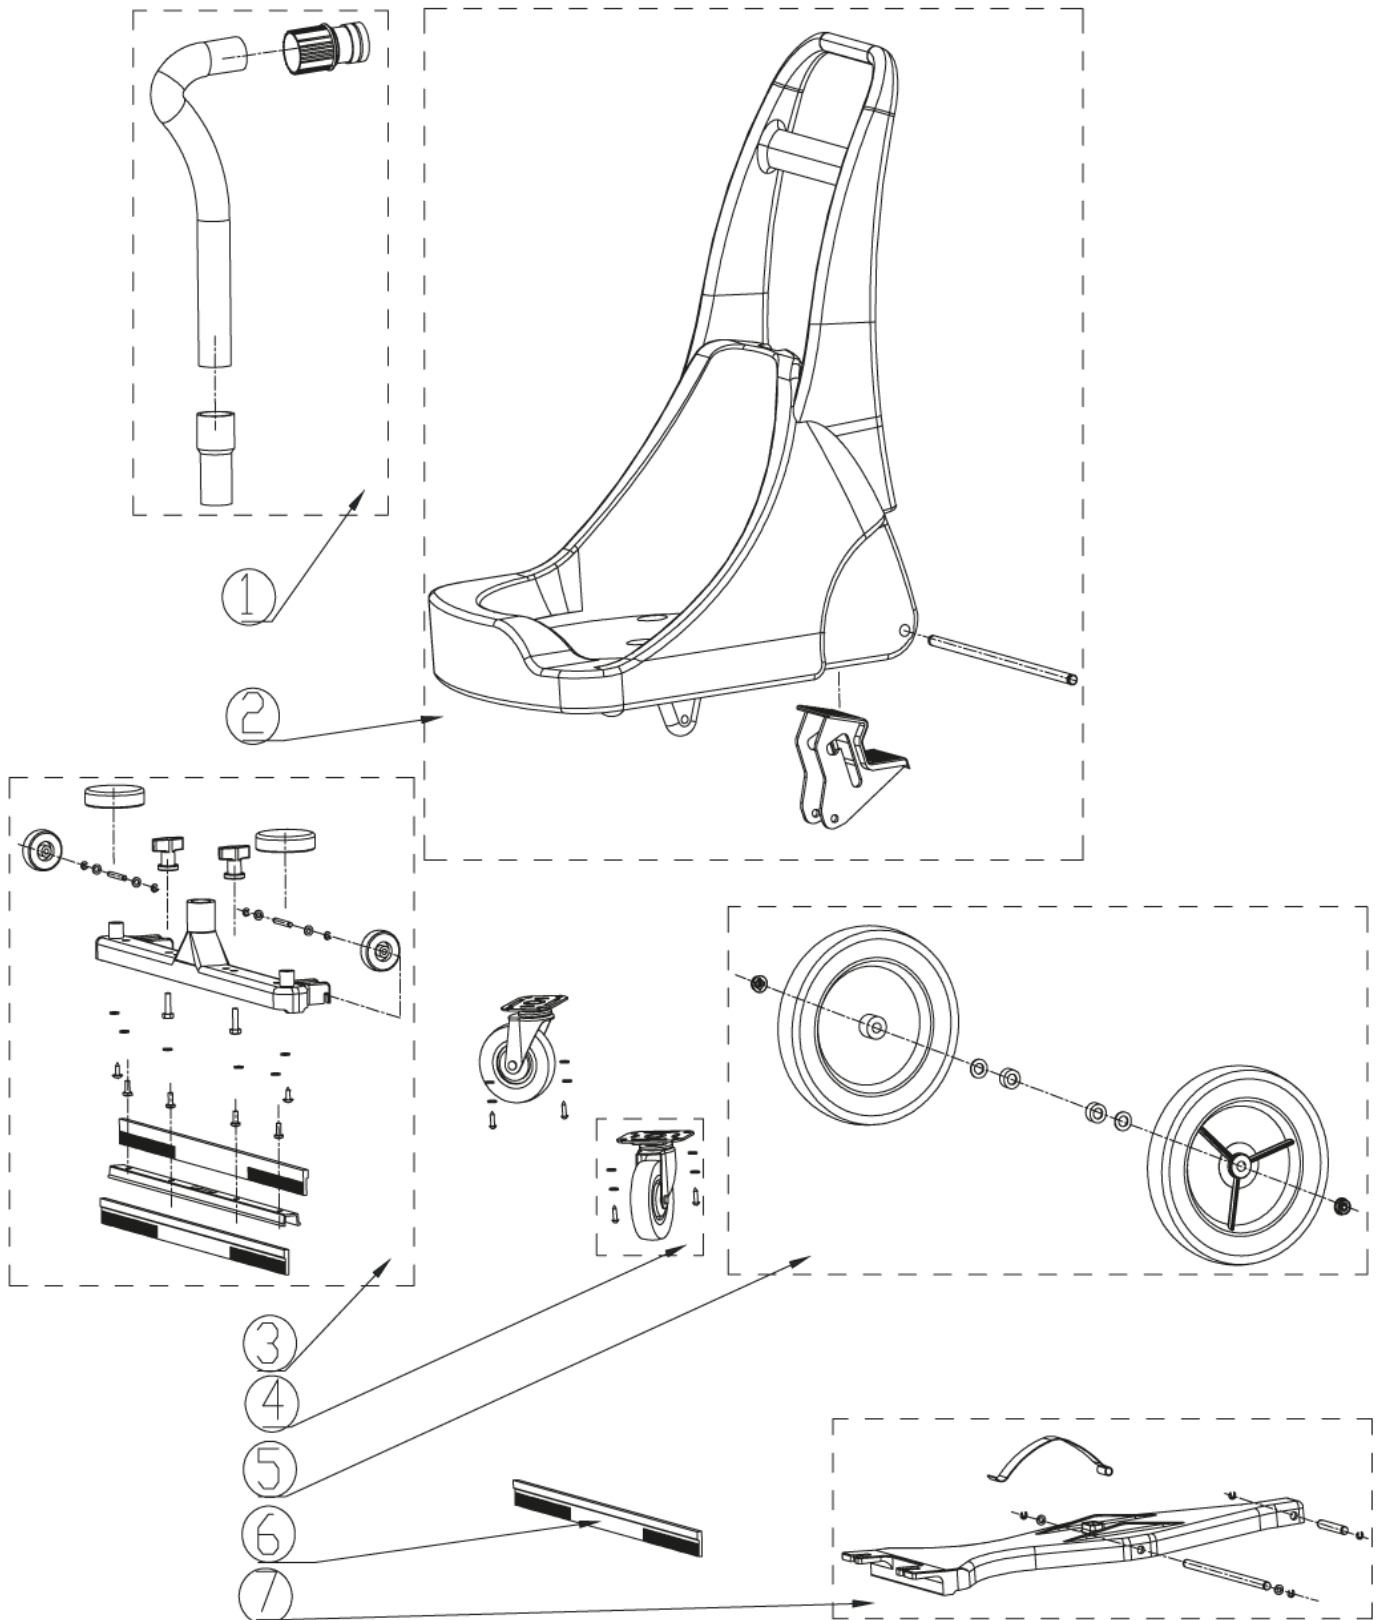

Fixed squeegee chassis

LSU135

22-01-2014

Part List ID
LSU13508

9

Fixed squeegee chassis

LSU135

22-01-2014

Part List ID
LSU13508

10

Pos	Part no.	Qty	Description
1	VA83611-010	1	HOSE ASSEMBLY
2	VA87703	1	BOTTOM BASE ASSEMBLY
3	VA00001	1	FRONT MOUNT SQUEEGEE ASSY 24INCH
4	VA80898	2	3.5 WHEEL ASSEMBLY
5	VA80896	1	NON-MARKING10 WHEEL ASSEMBLY
6	VA85007	2	BLADE 24INCH
7	VA80897	1	CONNECT BOARD ASSEMBLY