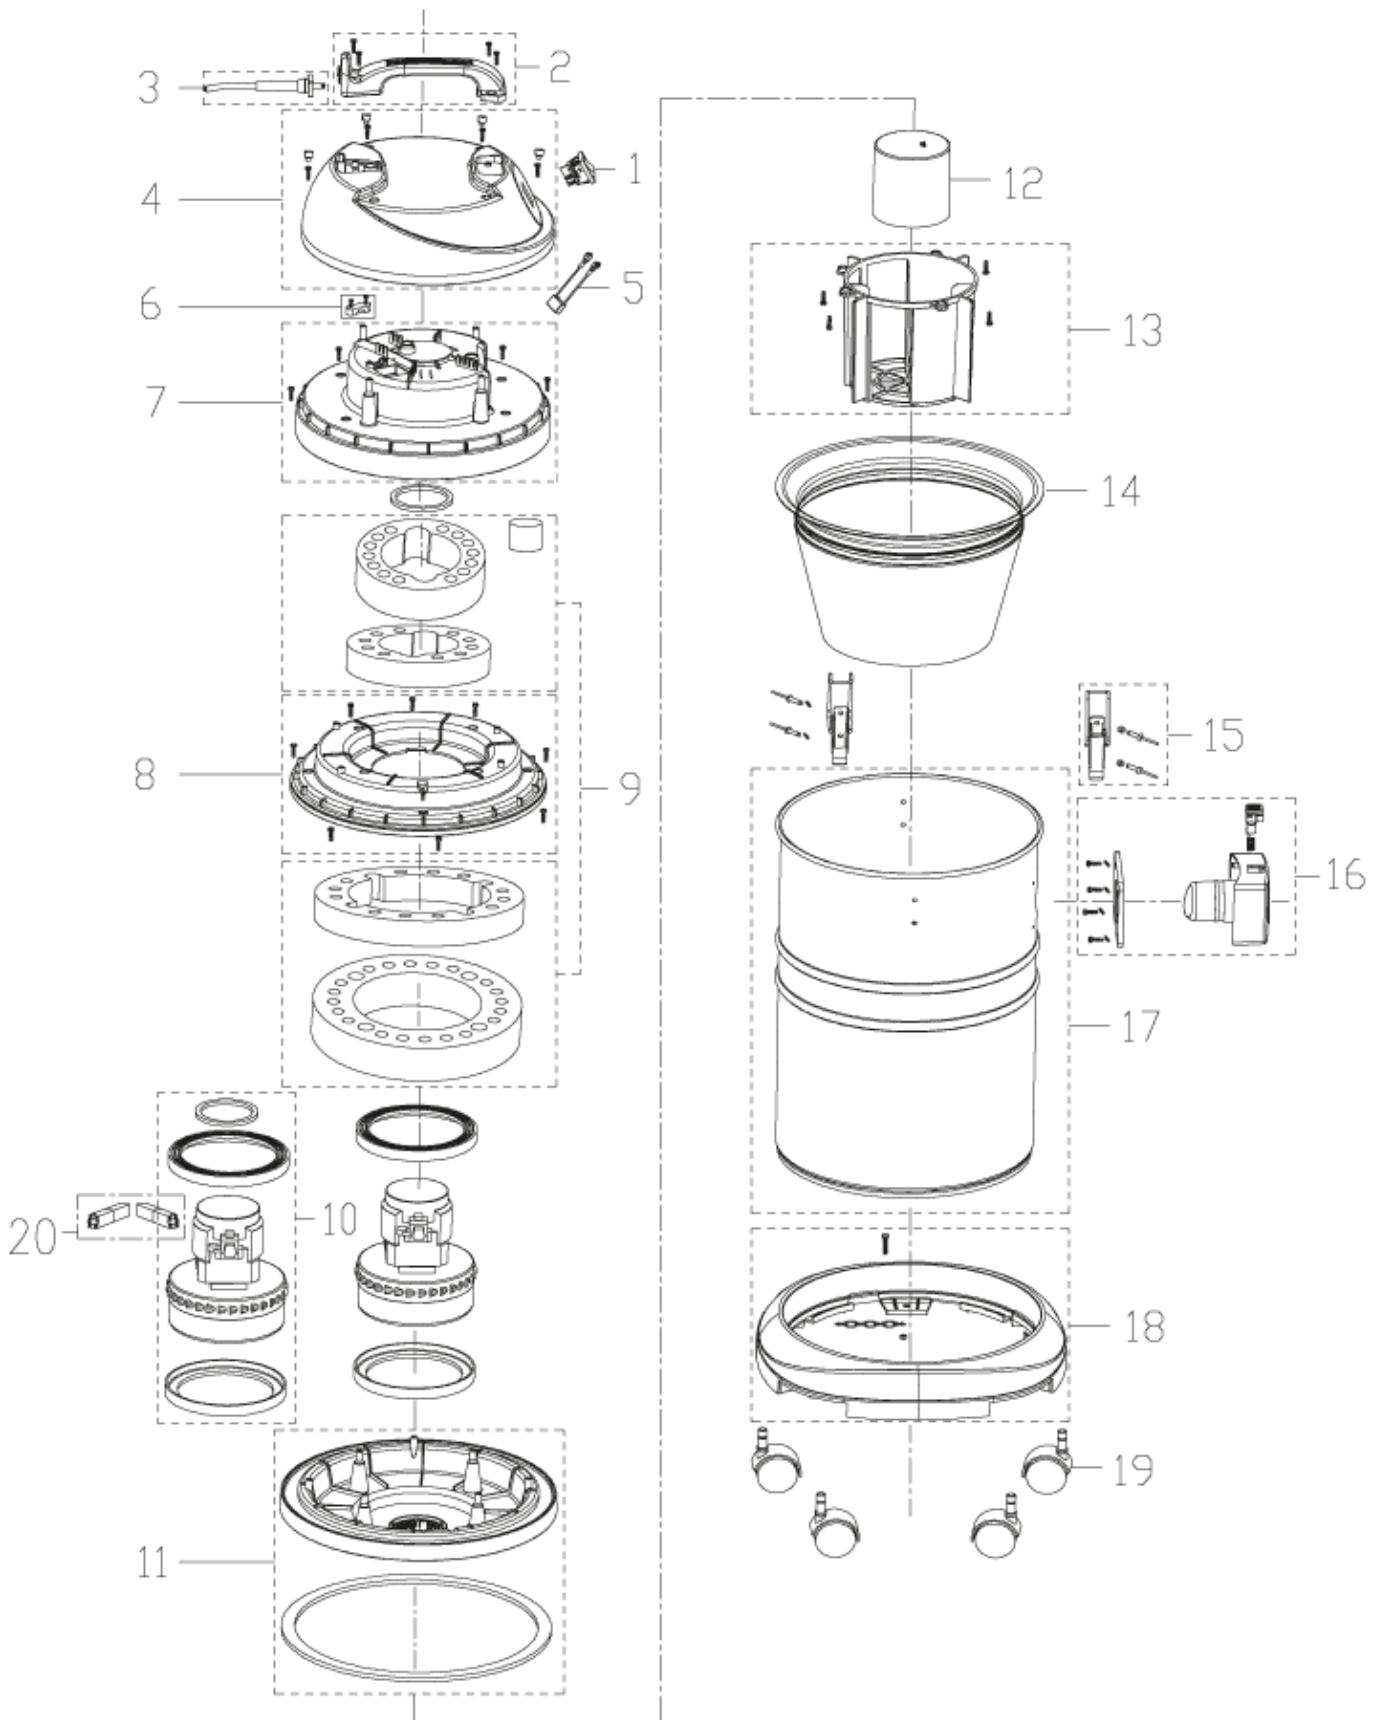

Overview

LSU135

22-01-2014

Part List ID
LSU13502

3

Overview

LSU135

22-01-2014

Part List ID
LSU13502

4

Pos	Part no.	Qty	Description
1	VA91346	1	SWITCH
2	VA80725	1	35L HANDLE KIT
3	VA80708	1	POWER CORD UK PLUG KIT
3	VA80714	1	POWER CORD EU PLUG KIT
4	VA80726	1	35L MACHINE HEAD COVER KIT
5	VA80705	1	CAPACITOR ASSY
6	VA86604	1	CLAMP BLOCK KIT
7	VA80728	1	35L MOTOR COVER KIT
8	VA80729	1	35L MOTOR PRESSING DISH KIT
9	VA80730	1	35L SOUND SPONGE KIT
10	VA80731	1	MOTOR SPONG WASHER RUBBER WASHER
11	VA80732	1	35L MOTOR SUPPORTING BASE KIT
12	VA80063	1	FLOAT CUP
13	VA80733	1	35L FLOAT CUP HOLDER KIT
14	VA80706	1	35L ABSORBING DUST FILTER
15	VA80734	2	TANK CATCH KIT
16	VA80735	1	ABSORBING HOSE BASE KIT
17	VA80736	1	35L TANK KIT
17	VA80809	1	35L PLASTIC TANK KIT INCL. LABEL SCREWS
18	VA80065	1	CHASSIS ASSEMBLY FOR PLASTIC TANK 35L
18	VA80737	1	BOTTOM BASE KIT
19	VA60303	4	FRONT CASTOR GVD15 GV25 GV35 SD18
20	ZD89002	2	MOTOR CARBON BRUSH