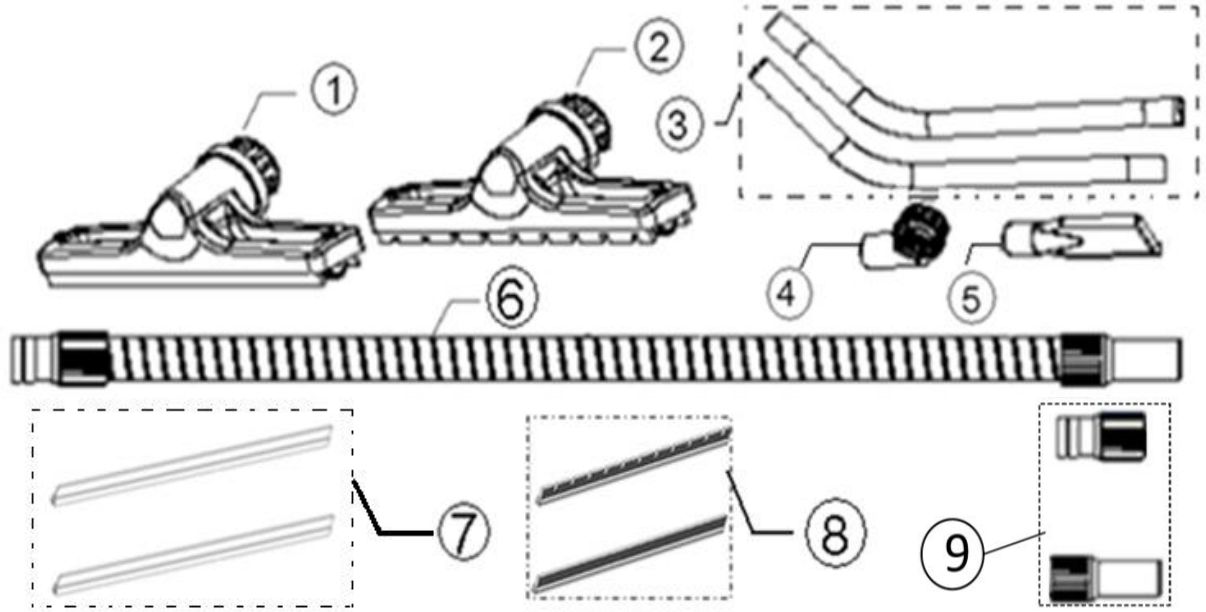

PARTS LIST

2019.02.14

TABLE OF CONTENTS

Overview	1
Accessories	3
Wear and Tear Parts	5
Fixed squeegee chassis	7

Pos.	Artikel-Nr.	Menge	Variante	Notes
1	VA86618	1	POWER CORD EU PLUG KIT	
1	VA86619	1	POWER CORD UK PLUG KIT	
2	VA86630	1	Griffkit	
3	VA91346	2	Schalter	
4	VA86621	1	MACHINE HEAD COVER KIT	
5	VA86604	1	CLAMP BLOCK KIT	
6	VA86622	1	Motorabdeckung	
7	VA86624	1	MOTOR PRESSING DISH KIT	
8	VA86608	2	MOTOR ASSEMBLY KIT	
9	GV70008	2	Dichtungsplatte	
10	VA86649	1	MOTOR SUPPORTING BASE KIT	
11	VA86610	1	FLOW DIVIDER DISH KIT	
12	VA80063	1	FLOAT CUP	
13	VA80766	1	FLOAT CUP HOLDER	
14	VA80724	1	SOUND SPONG KIT EXTREME INCL.TOP AND MID	
15	VA80734	2	TANK CATCH KIT	
16	VA86612	2	HANDLE LIFT KIT	
17	VA86613	1	ABSORBING TUBE BASE KIT	
18	VA80923	1	DRAIN WATER KIT	
19	VA81342	1	FILTER FOR WET APP. LSU255/275/295	
19	VA80119	1	Stofffiltereinsatz 55l / 75l	
20	VA80750	1	DRAIN HOLDER KIT	
21	VA81275	1	55L PLASTIC TANK KIT INCL. LOGO&SCREW ET	
21	VA86653	1	55L METAL TANK KIT INCL. LOGO	
22	VA86615	1	BOTTOM BASE HANDLE KIT	
23	VA80027	1	CHASSIS ASSEMBLY FOR PLASTIC TANK 55/75L	
23	VA86616	1	TANK BOTTOM BASE KIT	
24	VA86617	1	REAR WHEEL KIT	
25	VA96850	2	Lenkrolle 3 Inch	
26	ZD89002	1	Kohlebürste	

Pos.	Artikel-Nr.	Menge	Variante	Notes
1	VA80853	1	Naßaufnahme Tool	
2	VA80036	1	Hartbodendüse Ø38 / 360mm	
3	VA80711	1	WAND ASSEMBLY	
4	VA20803	1	Bürstendüse Ø 38 mm	
5	VA20806	1	Fugendüse Ø 38 mm	
6	VA80401	1	SUCTION TUBE ASSEMBLY	[1]
6	VA80400	1	Saugschlauch kpl.	[2]
7	VA86700	1	Gummilippen (Set à 2 Stück)	
8	VA81119	1	BRUSH STRIP KIT	
9	VA80654	1	Schlauch-Adapter KIT LSU	