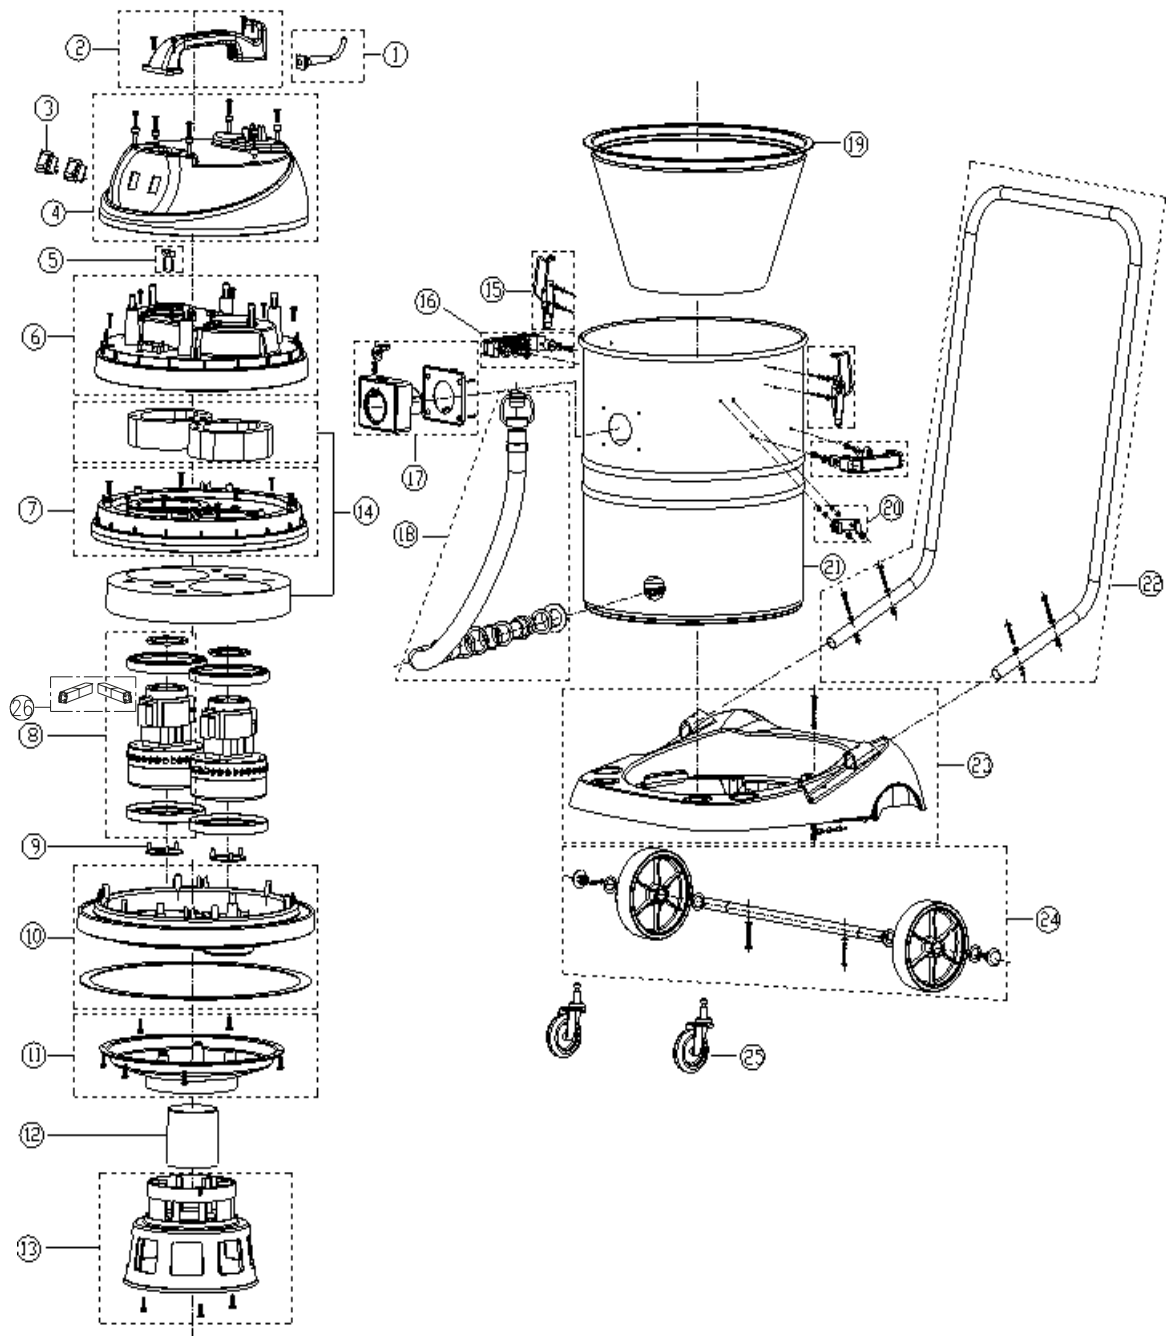

PARTS LIST

2019.02.14

TABLE OF CONTENTS

Overview	1
Accessories	3
Wear and Tear Parts	5
Fixed squeegee chassis	7

Pos.	Artikel-Nr.	Menge	Variante	Notes
1	VA86618	1	POWER CORD EU PLUG KIT	
1	VA86619	1	POWER CORD UK PLUG KIT	
2	VA86630	1	Griffkit	
3	VA91346	2	Schalter	
4	VA86621	1	MACHINE HEAD COVER KIT	
5	VA86604	1	CLAMP BLOCK KIT	
6	VA86622	1	Motorabdeckung	
7	VA86624	1	MOTOR PRESSING DISH KIT	
8	VA86608	2	MOTOR ASSEMBLY KIT	
9	GV70008	2	Dichtungsplatte	
10	VA86649	1	MOTOR SUPPORTING BASE KIT	
11	VA86610	1	FLOW DIVIDER DISH KIT	
12	VA80063	1	FLOAT CUP	
13	VA80766	1	FLOAT CUP HOLDER	
14	VA80724	1	SOUND SPONG KIT EXTREME INCL.TOP AND MID	
15	VA80734	2	TANK CATCH KIT	
16	VA86612	2	HANDLE LIFT KIT	
17	VA86613	1	ABSORBING TUBE BASE KIT	
18	VA80923	1	DRAIN WATER KIT	
19	VA81342	1	FILTER FOR WET APP. LSU255/275/295	
19	VA80119	1	Stofffiltereinsatz 55l / 75l	
20	VA80750	1	DRAIN HOLDER KIT	
21	VA81275	1	55L PLASTIC TANK KIT INCL. LOGO&SCREW ET	
21	VA86653	1	55L METAL TANK KIT INCL. LOGO	
22	VA86615	1	BOTTOM BASE HANDLE KIT	
23	VA80027	1	CHASSIS ASSEMBLY FOR PLASTIC TANK 55/75L	
23	VA86616	1	TANK BOTTOM BASE KIT	
24	VA86617	1	REAR WHEEL KIT	
25	VA96850	2	Lenkrolle 3 Inch	
26	ZD89002	1	Kohlebürste	

Pos.	Artikel-Nr.	Menge	Variante	Notes
1	VA80853	1	Naßaufnahme Tool	
2	VA80036	1	Hartbodendüse Ø38 / 360mm	
3	VA80711	1	WAND ASSEMBLY	
4	VA20803	1	Bürstendüse Ø 38 mm	
5	VA20806	1	Fugendüse Ø 38 mm	
6	VA80401	1	SUCTION TUBE ASSEMBLY	[1]
6	VA80400	1	Saugschlauch kpl.	[2]
7	VA86700	1	Gummilippen (Set à 2 Stück)	
8	VA81119	1	BRUSH STRIP KIT	
9	VA80654	1	Schlauch-Adapter KIT LSU	