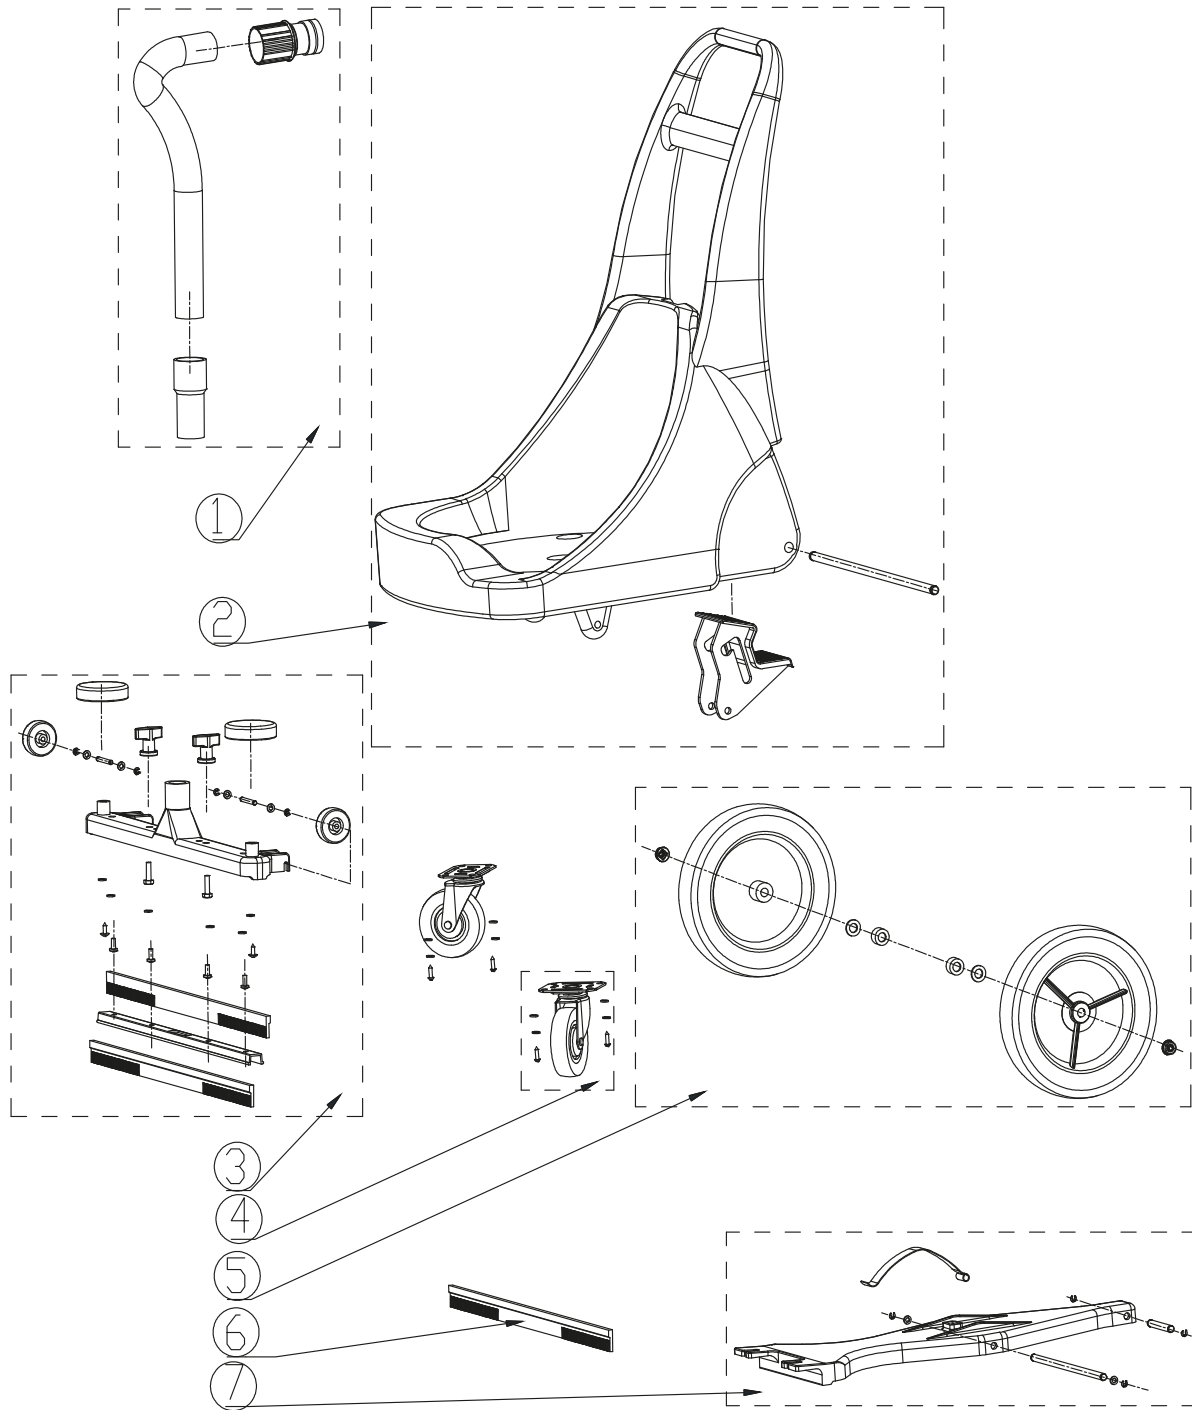

Pos.	Artikel-Nr.	Menge	Variante	Notes
1	VA83611-010	1	HOSE ASSEMBLY	
2	VA87703	1	BOTTOM BASE ASSEMBLY	
3	VA00001	1	FRONT MOUNT SQUEEGEE ASSY 24INCH	
4	VA80898	2	3.5 WHEEL ASSEMBLY	
5	VA80896	1	NON-MARKING10 WHEEL ASSEMBLY	
6	VA85007	2	BLADE 24INCH	
7	VA80897	1	CONNECT BOARD ASSEMBLY	
	VA87704	1	FIXED SQUEEGEE CHASSIS LSU KIT	[1]

Part Notes:

1. [1] - Optional accessory fixed squeegee for LSU series
   TSB-001-2013-004 fixed squeegee for LSU series