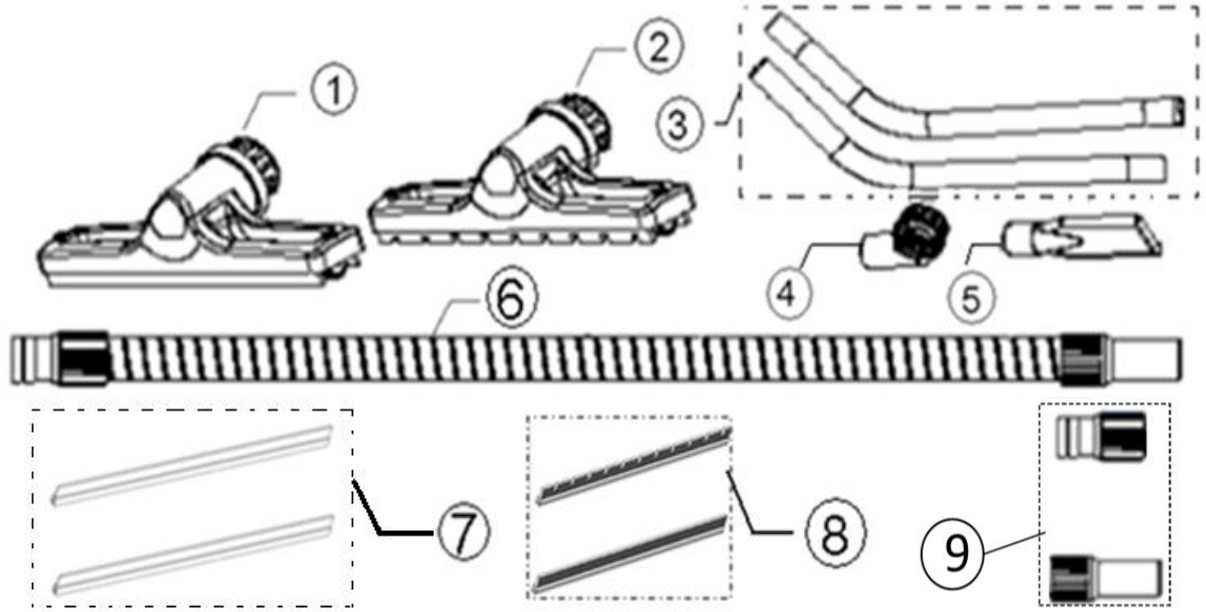

PARTS LIST

2019.02.14

TABLE OF CONTENTS

Overview	1
Accessories	3
Wear and Tear Parts	5
Fixed squeegee chassis	7

Pos.	Artikel-Nr.	Menge	Variante	Notes
01	VA86630	1	Griffkit	
02	VA80756	1	POWER CORD UK PLUG KIT EXTREME INCL.GROM	
02	VA80755	1	Netzkabel	
03	VA91346	3	Schalter	
04	VA86602	1	MACHINE HEAD COVER KIT	
05	VA86604	1	CLAMP BLOCK KIT	
06	VA86631	1	WIRE CONNECTOR KIT	
07	VA86605	1	MOTOR COVER KIT	
08	VA86606	1	ABSORBING SOUND SPONGE KIT	
09	VA86607	1	MOTOR PRESSING DISH KIT	
10	VA86608	3	MOTOR ASSEMBLY KIT	
11	GV70008	3	Dichtungsplatte	
12	VA86609	1	Motorhalterung	
13	VA86610	1	FLOW DIVIDER DISH KIT	
14	VA80063	1	FLOAT CUP	
15	VA80766	1	FLOAT CUP HOLDER	
16	VA81343	1	Filter	
16	VA80110	1	75L ABSORBING DUST FILTER	
17	VA80734	2	TANK CATCH KIT	
18	VA86612	2	HANDLE LIFT KIT	
19	VA86613	1	ABSORBING TUBE BASE KIT	
20	VA86671	1	95L METAL TANK KIT INCL. LOGO	
21	VA86614	1	DRAIN KIT	
22	VA80750	1	DRAIN HOLDER KIT	
23	VA86615	1	BOTTOM BASE HANDLE KIT	
24	VA86616	1	TANK BOTTOM BASE KIT	
25	VA86617	1	REAR WHEEL KIT	
26	VA96850	2	Lenkrolle 3 Inch	
27	ZD89002	2	Kohlebürste	

Pos.	Artikel-Nr.	Menge	Variante	Notes
1	VA80853	1	Naßaufnahme Tool	
2	VA80036	1	Hartbodendüse Ø38 / 360mm	
3	VA80711	1	WAND ASSEMBLY	
4	VA20803	1	Bürstendüse Ø 38 mm	
5	VA20806	1	Fugendüse Ø 38 mm	
6	VA80401	1	SUCTION TUBE ASSEMBLY	[1]
6	VA80400	1	Saugschlauch kpl.	[2]
7	VA86700	1	Gummilippen (Set à 2 Stück)	
8	VA81119	1	BRUSH STRIP KIT	
9	VA80654	1	Schlauch-Adapter KIT LSU	

Part Notes:

- [1] - LSU155/255/275/295/375/395
- [2] - LSU275/295/375/395
- [3] - LSU375/395

Pos.	Artikel-Nr.	Menge	Variante	Notes
1	VA83611-010	1	HOSE ASSEMBLY	
2	VA87703	1	BOTTOM BASE ASSEMBLY	
3	VA00001	1	FRONT MOUNT SQUEEGEE ASSY 24INCH	
4	VA80898	2	3.5 WHEEL ASSEMBLY	
5	VA80896	1	NON-MARKING10 WHEEL ASSEMBLY	
6	VA85007	2	BLADE 24INCH	
7	VA80897	1	CONNECT BOARD ASSEMBLY	
	VA87704	1	FIXED SQUEEGEE CHASSIS LSU KIT	[1]