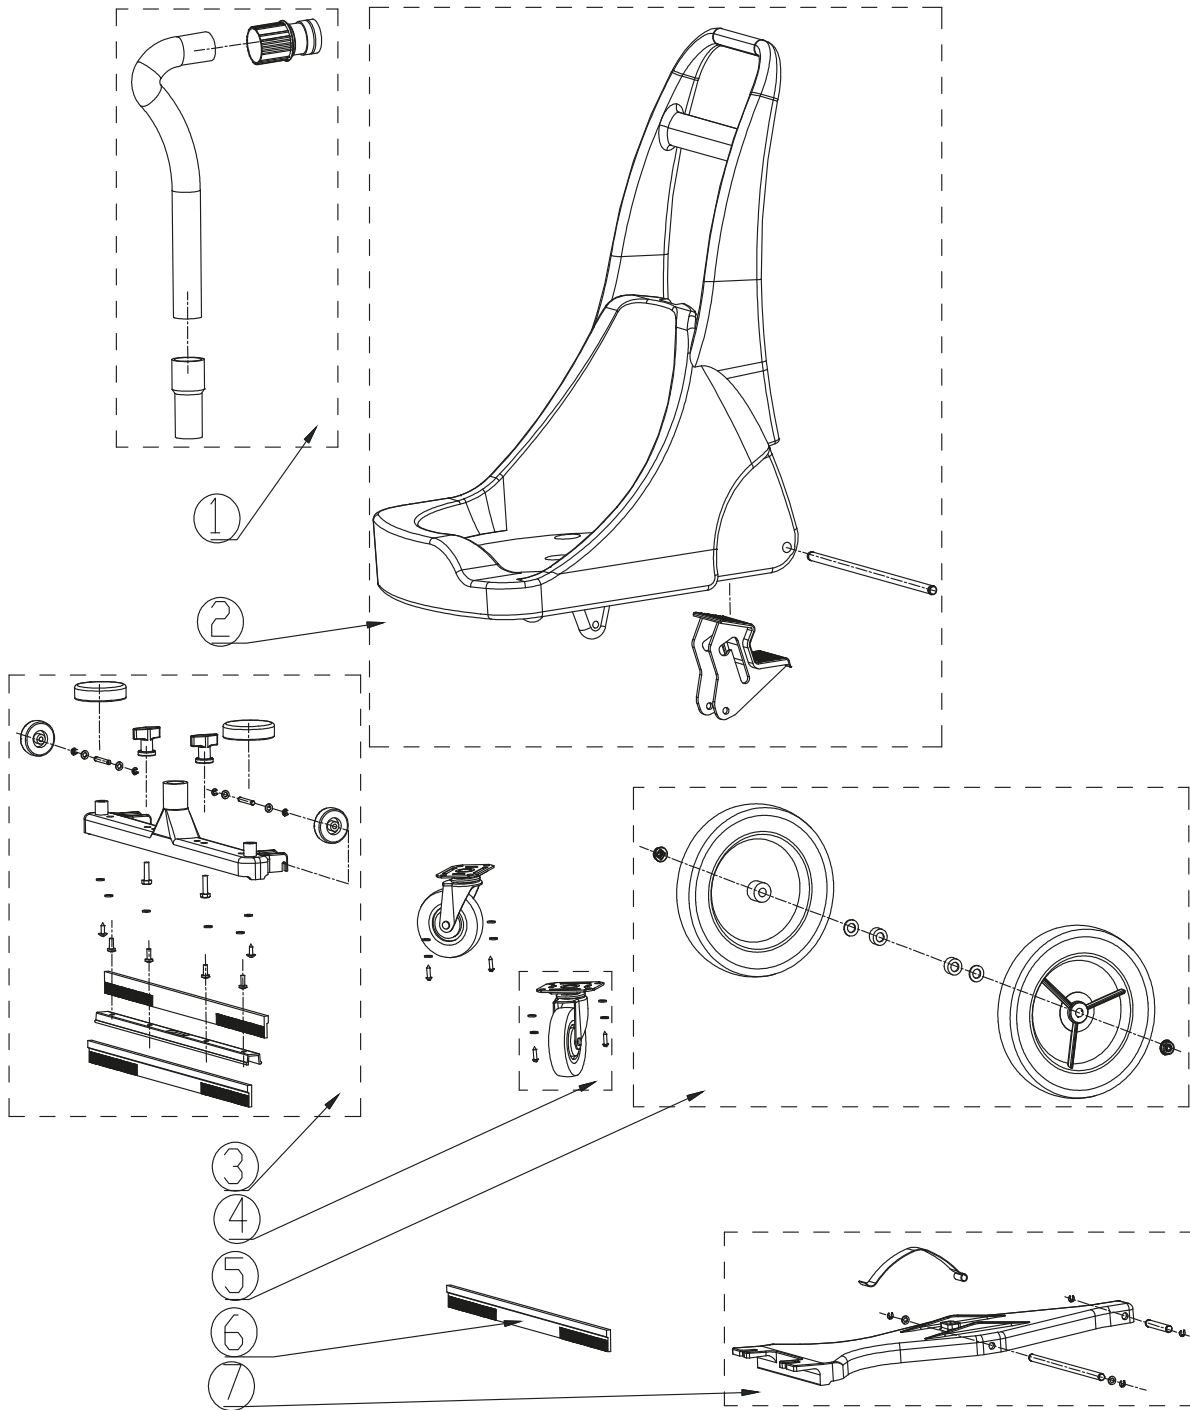

Pos.	Artikel-Nr.	Menge	Variante	Notes
1	VA83611-010	1	HOSE ASSEMBLY	
2	VA87703	1	BOTTOM BASE ASSEMBLY	
3	VA00001	1	FRONT MOUNT SQUEEGEE ASSY 24INCH	
4	VA80898	2	3.5 WHEEL ASSEMBLY	
5	VA80896	1	NON-MARKING10 WHEEL ASSEMBLY	
6	VA85007	2	BLADE 24INCH	
7	VA80897	1	CONNECT BOARD ASSEMBLY	
	VA87704	1	FIXED SQUEEGEE CHASSIS LSU KIT	[1]

Part Notes:

1. [1] - Optional accessory fixed squeegee for LSU series
   TSB-001-2013-004 fixed squeegee for LSU series