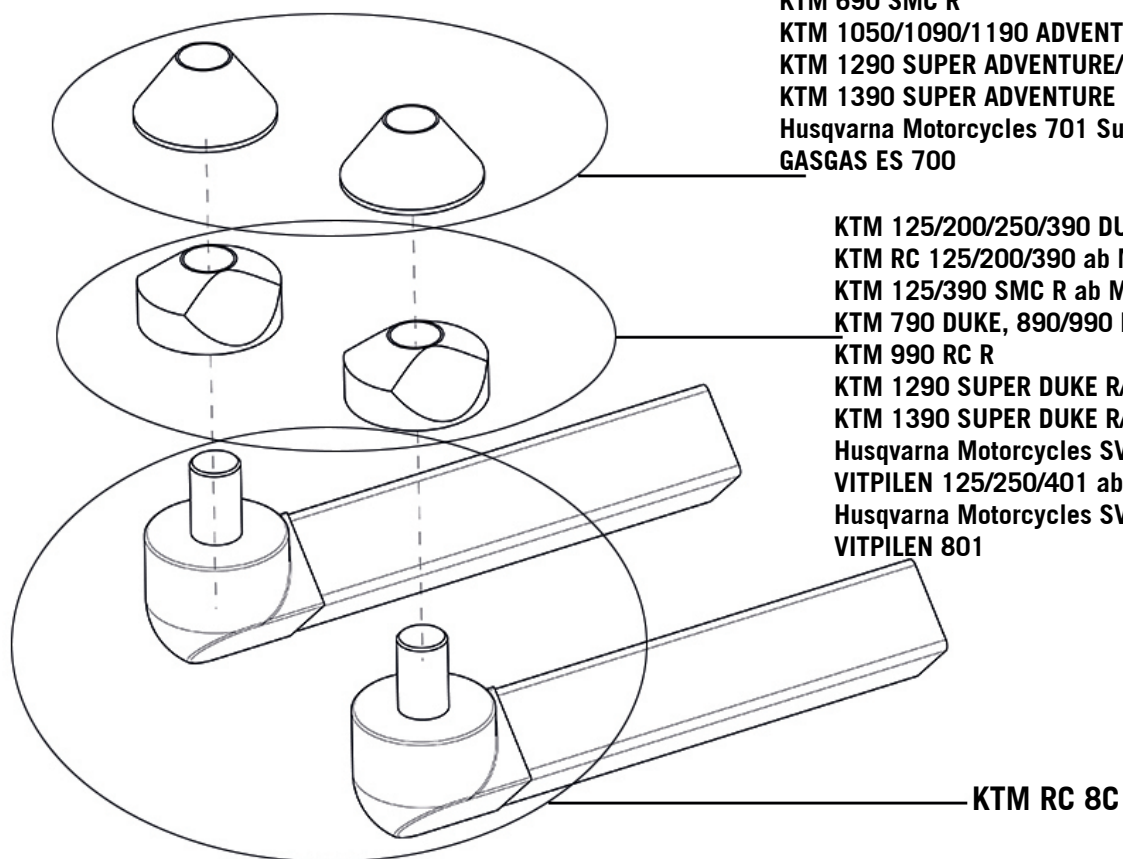

INFORMATION

SUPPORT ADAPTER

61129965040

KTM 690 SMC R
KTM 1050/1090/1190 ADVENTURE
KTM 1290 SUPER ADVENTURE/S/T
KTM 1390 SUPER ADVENTURE S/R/S EVO
Husqvarna Motorcycles 701 Supermoto
GASGAS ES 700

KTM 125/200/250/390 DUKE ab MY 2024
KTM RC 125/200/390 ab MY 2022
KTM 125/390 SMC R ab MY 2025
KTM 790 DUKE, 890/990 DUKE/R
KTM 990 RC R
KTM 1290 SUPER DUKE R/RR/GT
KTM 1390 SUPER DUKE R/R EVO/RR/GT
Husqvarna Motorcycles SVARTPILEN/
VITPILEN 125/250/401 ab MY 2024
Husqvarna Motorcycles SVARTPILEN/
VITPILEN 801

KTM RC 8C

* 3 2 1 4 7 7 5 D E *

3214775

26.03.2026